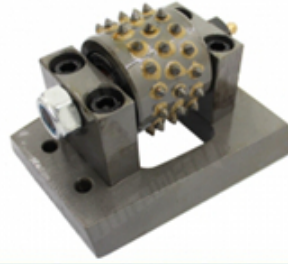

Boreway Machinery Co.,Ltd
www.diamondtools.top
www.boreway.net

45s □□□□□□ □□ □□ **Blodk.**

qther □□ □□ □□

60s □□ □□ □□ □□