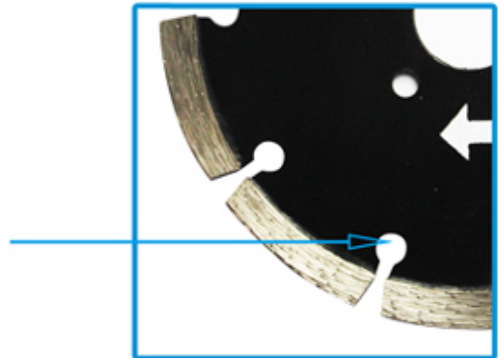

6 鋼 鋼鋼 鋼鋼 鋼 鋼鋼 鋼 鋼 鋼 鋼 鋼鋼鋼 鋼 鋼 鋼

鋼:

鋼鋼 鋼 鋼 鋼鋼

1. 鋼 鋼 鋼 鋼
2. 鋼 鋼鋼鋼 鋼鋼 鋼鋼
3. 鋼鋼鋼鋼 鋼 鋼 鋼鋼 鋼鋼鋼鋼
4. 鋼 鋼 鋼 鋼 鋼 鋼鋼 鋼鋼 鋼 鋼鋼鋼.

鋼 鋼 鋼:

鋼鋼 鋼 鋼 鋼鋼

Key slot design

1.Reduces the deformation of saw blade caused by cutting thermal expansion.

High purity low oxygen pre alloyed powder is used for cutter head carcass

- 1.Strong control and wear resistance;
- 2.The cutter head is not easy to break and deform

High purity low oxygen pre alloyed powder is used for cutter head carcass