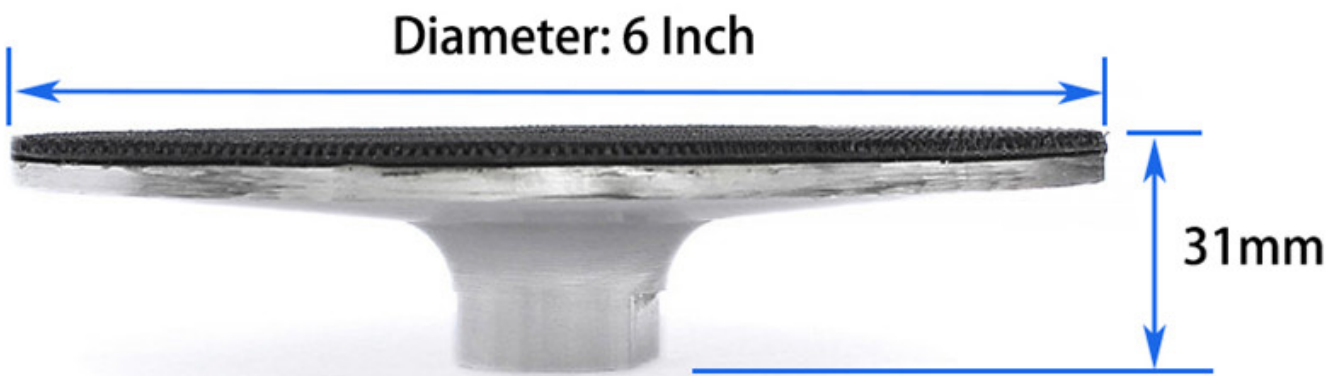

00 000 00 0 00 :

6 00 0000 00 000 000, 00 0000, 00 00 00 0000 00 000 0 0000.

Hand-hold Machine