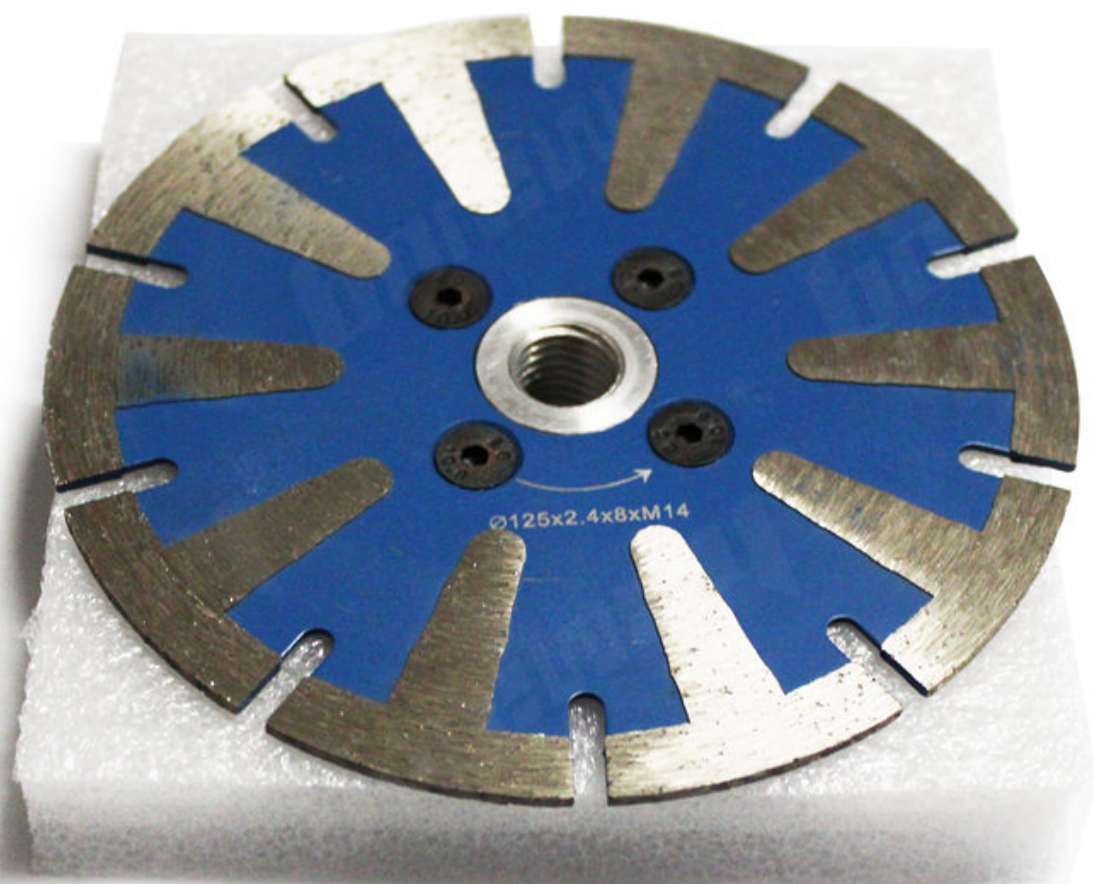

5 125 T

:

5 125mm

1. quality,

2.

3.

4.

boreway[®]

125MM

T Segment

boreway®

Ø125x2.4x8xM14

boreway[®]

2
2

.

2