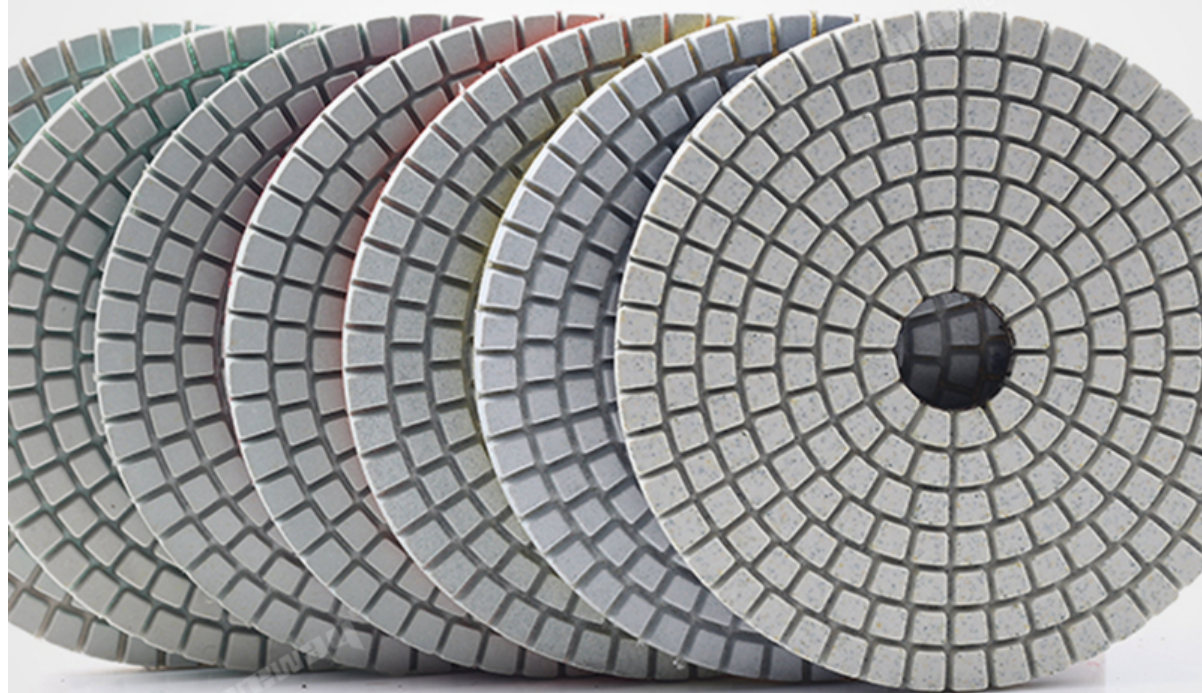

**boreway**®

**Boreway Machinery Co., Ltd.**  
[www.diamondtools.top](http://www.diamondtools.top)  
[www.boreway.com](http://www.boreway.com)

**boreway**®

**1**

for polishing Terrazzo/Concrete/Engineered  
Stone/Porcelain/Quartz.

**Boreway Machinery Co., Ltd.**  
[www.diamondtools.top](http://www.diamondtools.top)  
[www.boreway.com](http://www.boreway.com)

**boreway**®

**2**

The polishing pads with the capability for a high glossy degree and fast polishing without scratch.