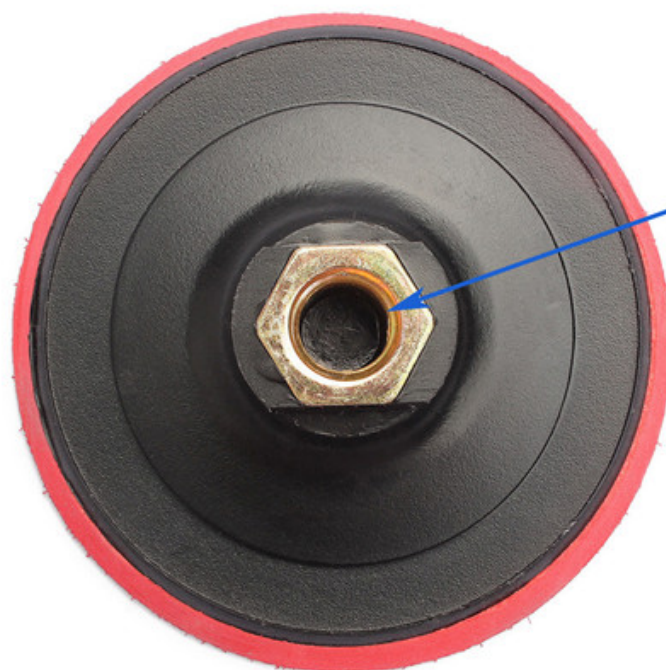

Thread: M14