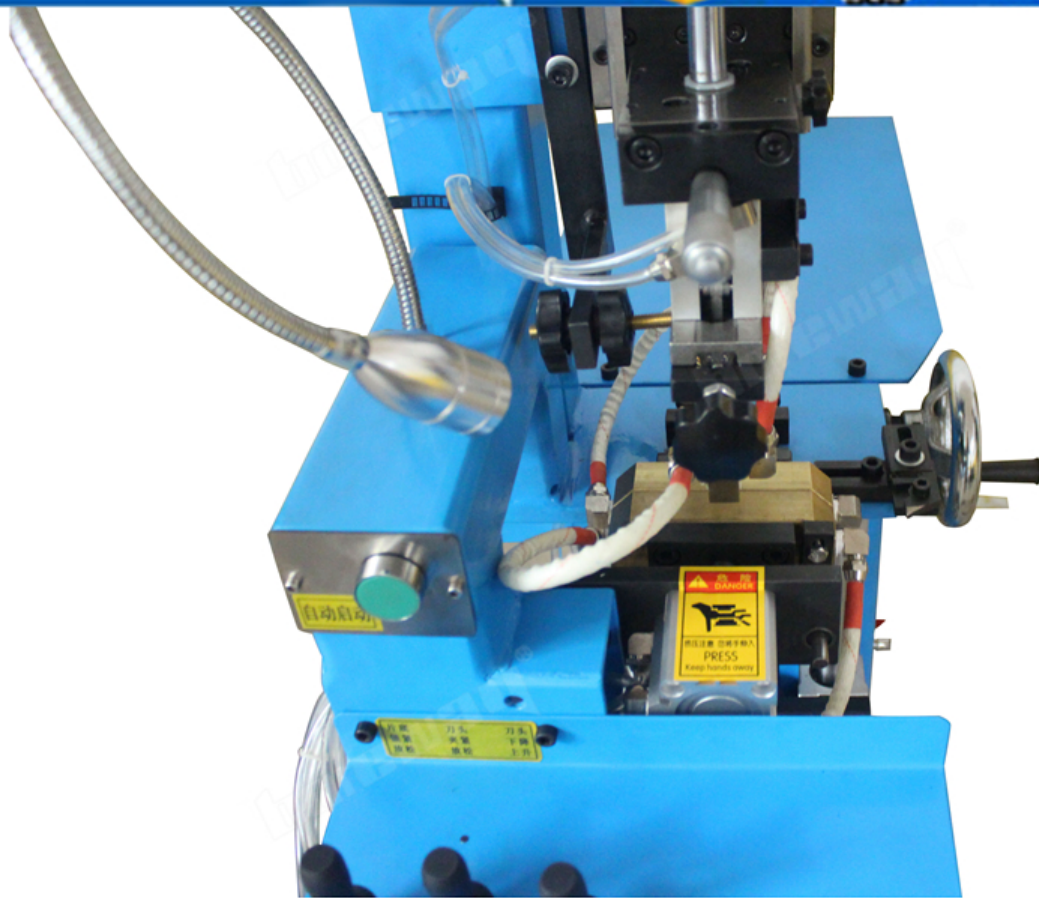

boreway®

Boreway Machinery Co., Ltd.
www.diamondtools.top
www.boreway.com