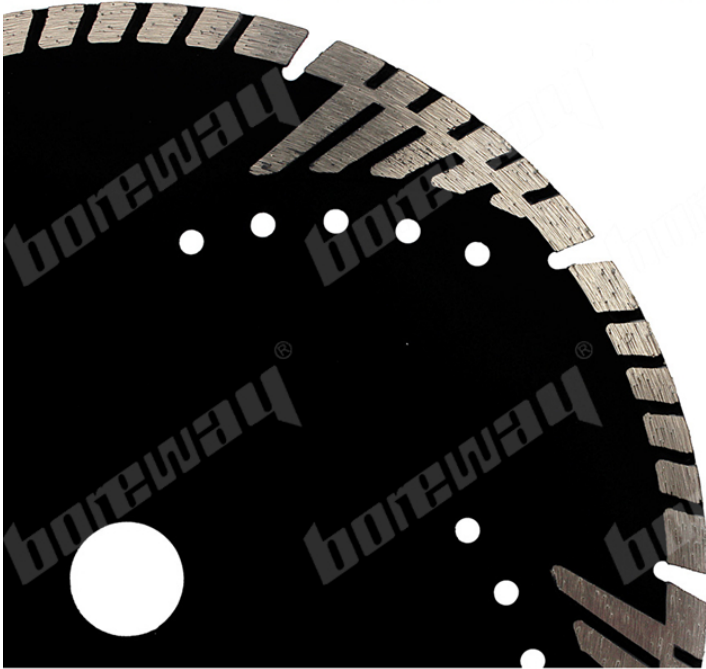

boreway®

Ø 230x2.6x8x22.23mm

Boreway Machinery Co., Ltd.
www.diamondtools.top
www.boreway.com

boreway®

Boreway Machinery Co., Ltd.
www.diamondtools.top
www.boreway.com

boreway[®]

Boreway Machinery Co., Ltd.
www.diamondtools.top
www.boreway.com