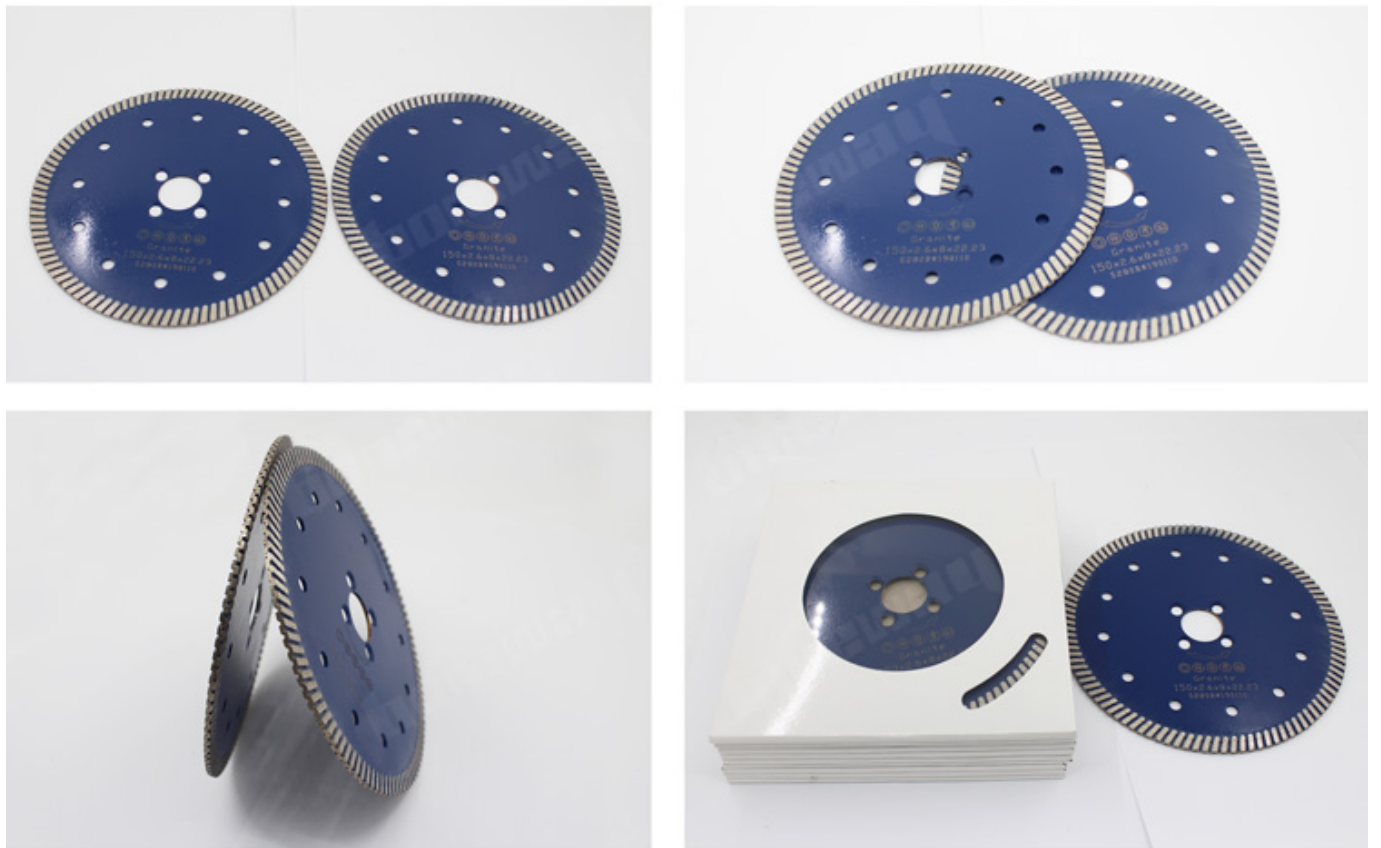

200 mm diameter diamond saw blades for various applications

Product Information:

200 mm diameter diamond saw blades for various applications = OEM

- 1. High quality
- 2. Price range : 1000 USD, 2000 USD.
- 3. 200 mm diameter diamond saw blades for various applications.

Working. 4. Working. 200 mm diameter diamond saw blades for various applications.

5. **200mm** diameter diamond saw blades for various applications, 200 mm diameter diamond saw blades, 200 mm diameter diamond saw blades for various applications.

Product Information:

200mm diameter diamond saw blades for various applications, 200 mm diameter diamond saw blades, 200 mm diameter diamond saw blades for various applications, 200 mm diameter diamond saw blades for various applications.

Product Information:

200mm diameter diamond saw blades for various applications

Our factory use original high grade diamond

Other factory mix second diamond selected from waste segment

pk

Our blade cutting effect