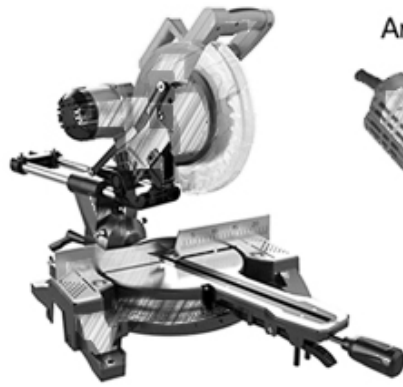

Multi-function cutting machine