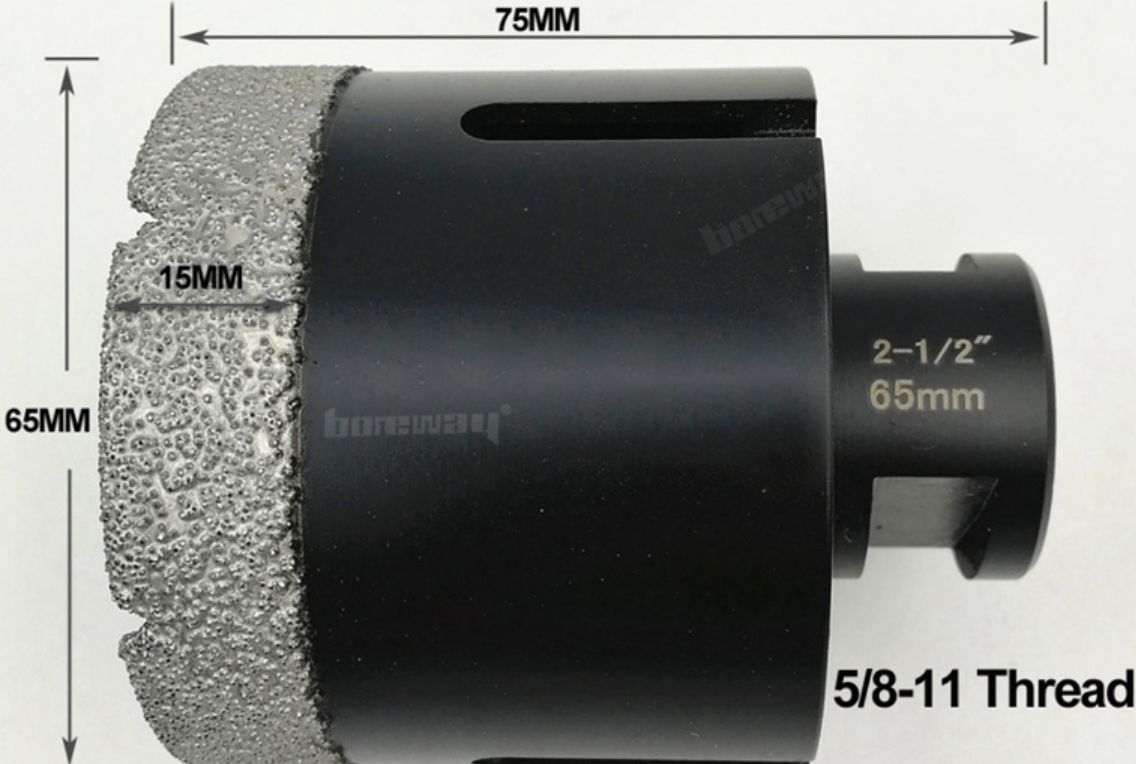

65MM (2-1/2") www.diamondtools.top