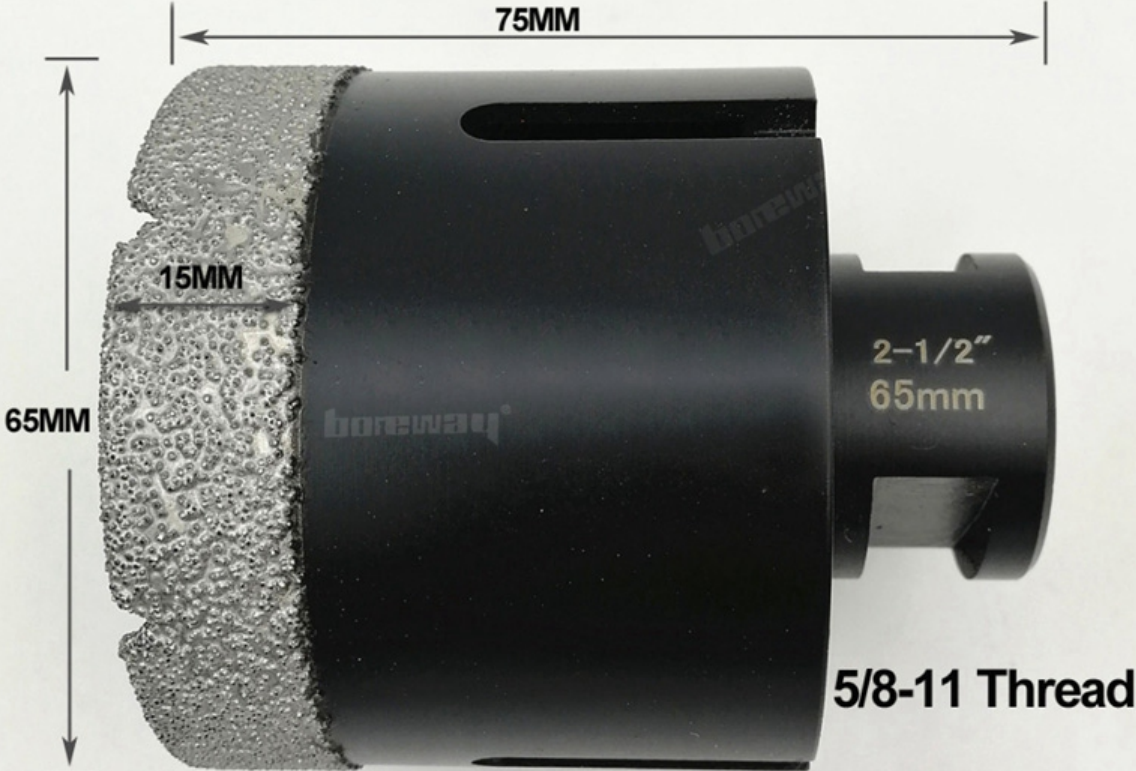

65MM (2-1/2") www.diamondtools.top