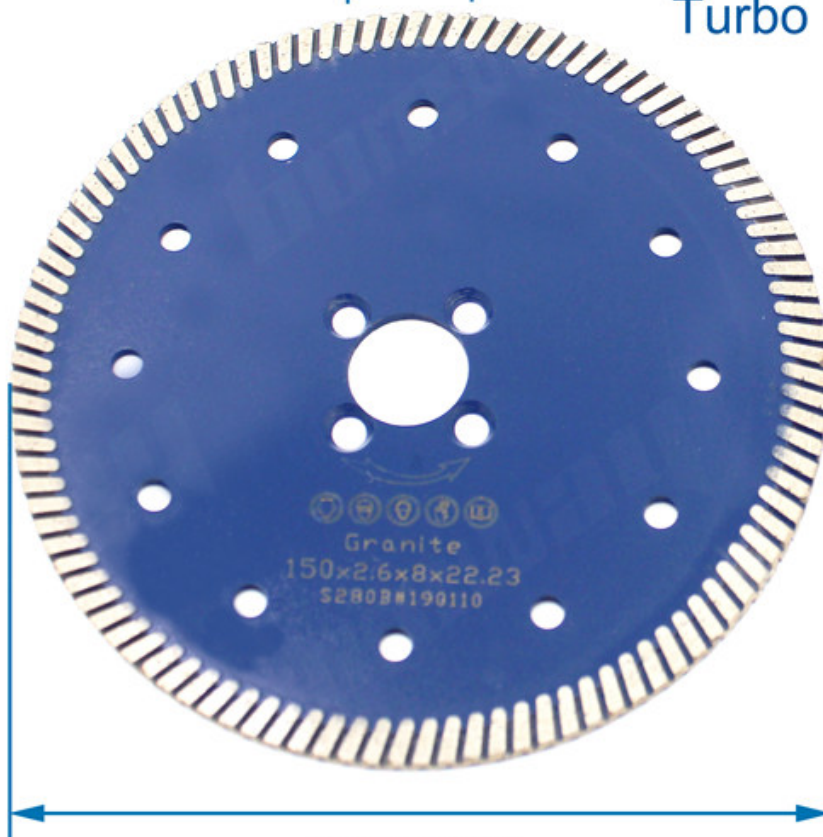

150mm 150mm 150mm 150mm 150mm 150mm 150mm 150mm

150mm 150mm 150mm 150mm 150mm 150mm 150mm 150mm

150mm 150mm 150mm 150mm 150mm 150mm 150mm 150mm

1. 150mm 150mm 150mm 150mm 150mm 150mm 150mm 150mm

150mm 150mm 150mm 150mm 150mm 150mm 150mm 150mm 2.Excellent 150mm.

150mm 150mm 150mm 150mm 150mm 150mm 150mm 150mm cu 150mm 150mm 150mm.

boreway[®]

22.23MM

Narrow Teeth
Turbo Saw Blade

150MM

□□:

1. □□□□□ **150mm** □□ □□ □□ □□ □□□□.

2. □□ □□ : □□ □□, □□ □□.