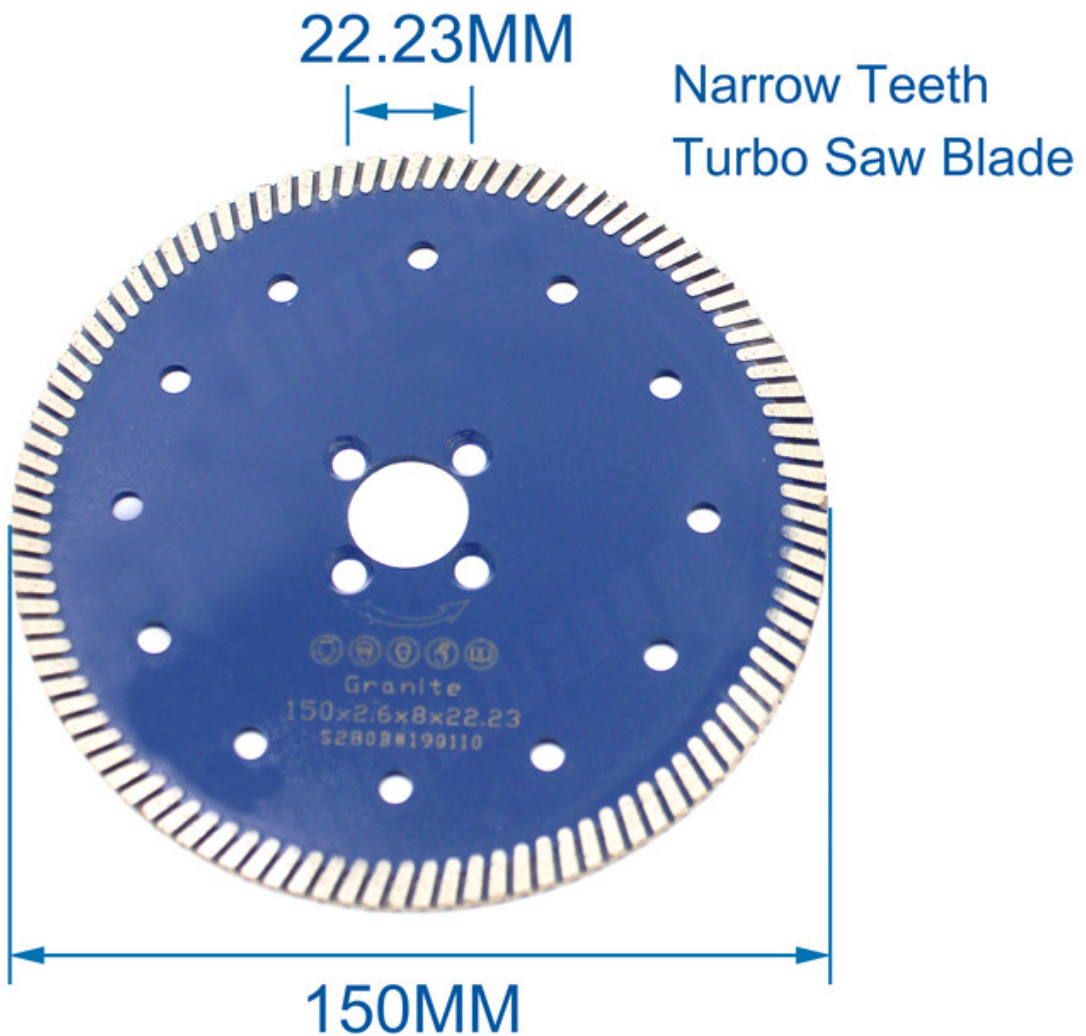

150mm 150mm 150mm 150mm 150mm 150mm 150mm 150mm

150mm 150mm 150mm 150mm 150mm 150mm 150mm 150mm

150mm 150mm 150mm 150mm 150mm 150mm 150mm 150mm

1. 150mm 150mm 150mm 150mm 150mm 150mm 150mm 150mm

150mm 150mm 150mm 150mm 150mm 150mm 150mm 150mm 2.Excellent 150mm.

150mm 150mm 150mm 150mm 150mm 150mm 150mm 150mm cu 150mm 150mm 150mm.