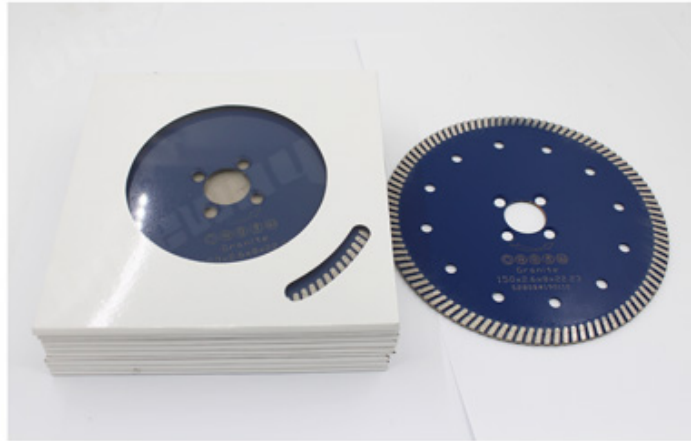

150mm

mm	mm	mm	PC	mm	mm	mm
4.3	110	32.3	8/10/12	4	105	8/10/12
4.5	115	38.5	8			
5	125	37.5	9			
6	150	33.5	12			
7	180	35	14			
8	200	39.2	14			
9	230	34.4	18