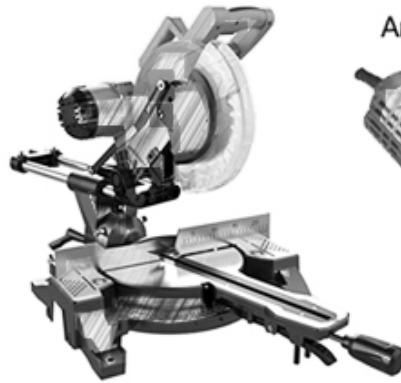

Multi-function cutting machine

□□ □□ :