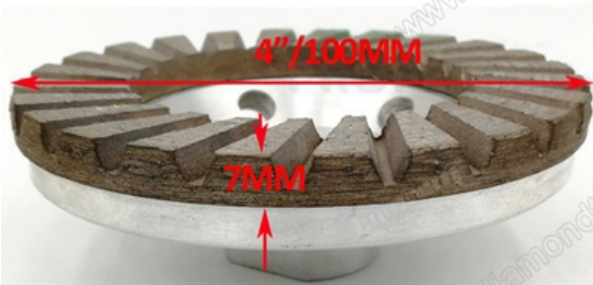

# DIAMOND TURBO GRINDING WHEEL

5/8-11 Female Thread

Professional Quality

High efficiency and long life

#30 Coarse, #50 Medium

#100 Fine

**Aluminum Based**

Resin Filled between the segments, help to grinding smoothly

# Aluminum Based Grinding Cup Wheel

High Efficiency

Long Working Life

Less Weight and Lower noise

**ON SALE**

34MM

**Resin Filled for Smooth Grinding**

**#30 Coarse**

# ALUMINUM BASED DIAMOND GRINDING CUP WHEEL

- HIGH Quality Metal Bond, Industrial Diamond Grain
- MULTI Application: Granite Marble Concrete
- LIGHT Weight Low Noise and easy to operate
- RESIN Filled help to decrease the scratch