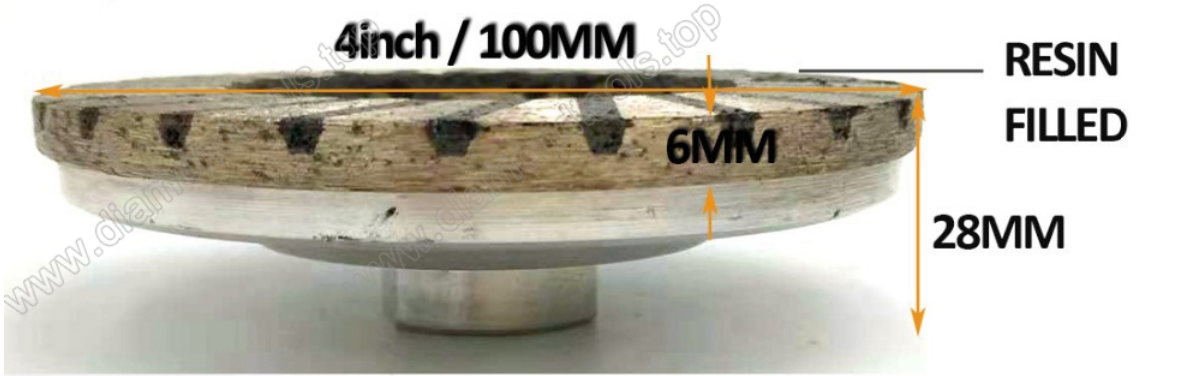

ALUMINUM BASED DIAMOND GRINDING CUP WHEEL

- HIGH Quality Metal Bond, Industrial Diamond Grain
- MULTI Application: Granite Marble Concrete
- LIGHT Weight Low Noise and easy to operate
- RESIN Filled help to decrease the scratch