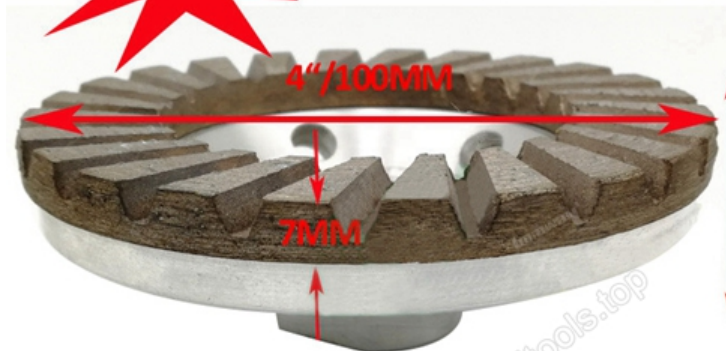

# DIAMOND TURBO GRINDING WHEEL

5/8-11 Female Thread

Professional Quality

High efficiency and long life

#30 Coarse, #50 Medium

#100 Fine

**Aluminum Based**

Resin Filled between the segments, help to grinding smoothly

**#30**

**#50**

**#50 Resin**

**#100 Resin**

# Aluminum Based Grinding Cup Wheel

High Efficiency

Long Working Life

Less Weight and Lower noise

**ON SALE**

34MM

**Resin Filled for Smooth Grinding**

**#30 Coarse**

# ALUMINUM BASED DIAMOND GRINDING CUP WHEEL

- HIGH Quality Metal Bond, Industrial Diamond Grain
- MULTI Application: Granite Marble Concrete
- LIGHT Weight Low Noise and easy to operate
- RESIN Filled help to decrease the scratch