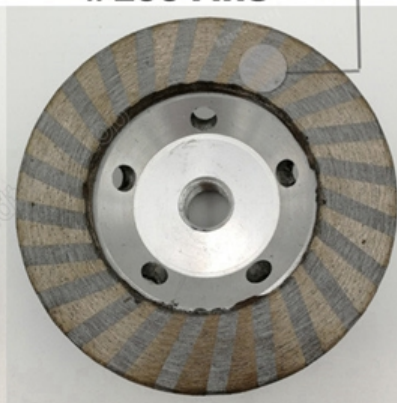

# DIAMOND TURBO GRINDING WHEEL

5/8-11 Female Thread

Professional Quality

High efficiency and long life

#30 Coarse, #50 Medium

#100 Fine

**Aluminum Based**

Resin Filled between the segments, help to grinding smoothly

# Aluminum Based Grinding Cup Wheel

High Efficiency

Long Working Life

Less Weight and Lower noise

**ON SALE**

34MM

**Resin Filled for Smooth Grinding**

**#30 Coarse**

# ALUMINUM BASED DIAMOND GRINDING CUP WHEEL

- HIGH Quality Metal Bond, Industrial Diamond Grain
- MULTI Application: Granite Marble Concrete
- LIGHT Weight Low Noise and easy to operate
- RESIN Filled help to decrease the scratch