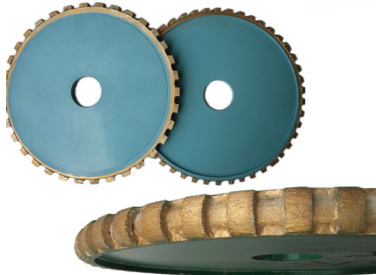

Boreway Machinery Co., Ltd.
www.diamondtools.top
www.boreway.com

Boreway Machinery Co., Ltd.
www.diamondtools.top
www.boreway.com

Boreway Machinery Co., Ltd.
www.diamondtools.top
www.boreway.com