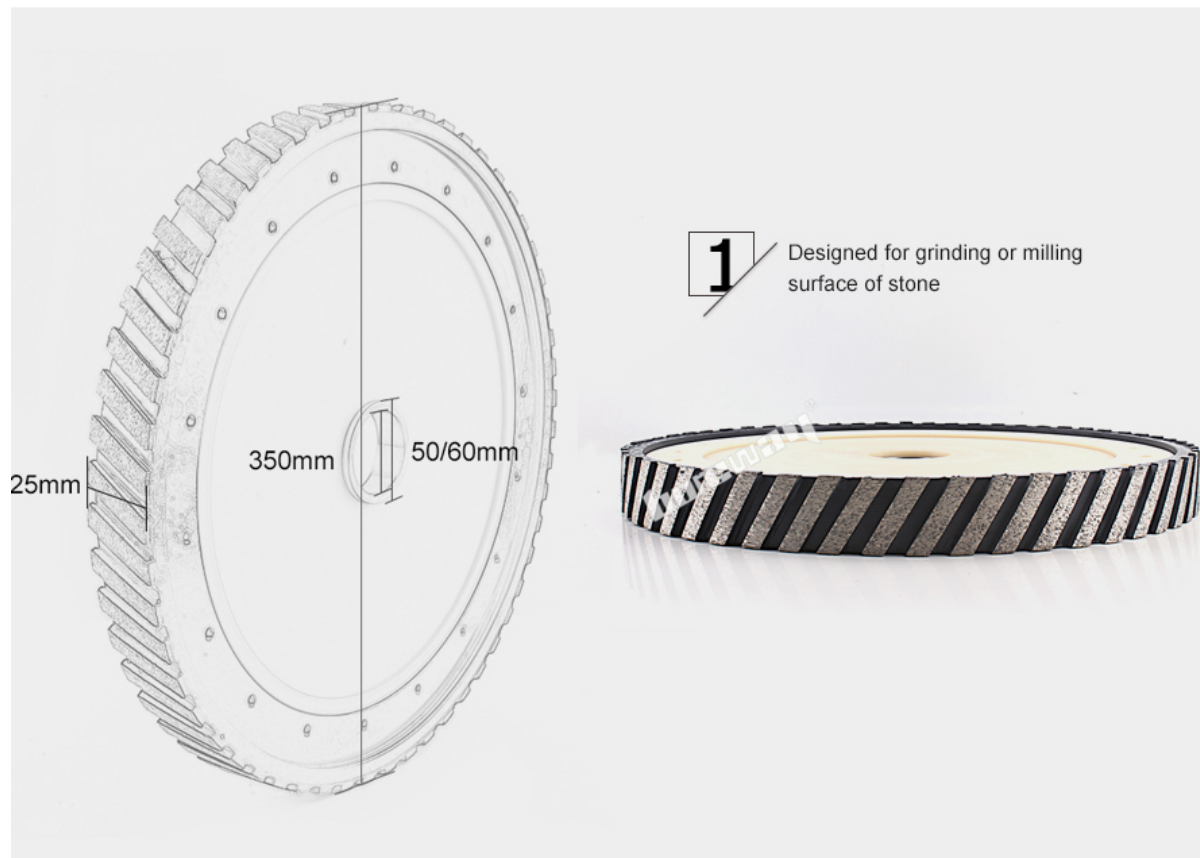

boreway®

Boreway Machinery Co., Ltd.
www.diamondtools.top
www.boreway.com