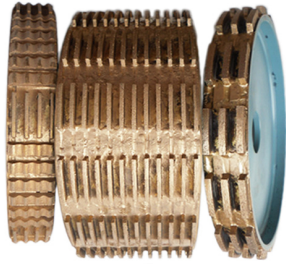

Boreway Machinery Co., Ltd.
www.diamondtools.top
www.boreway.com

Boreway Machinery Co., Ltd.
www.diamondtools.top
www.boreway.com

Boreway Machinery Co., Ltd.
www.diamondtools.top
www.boreway.com