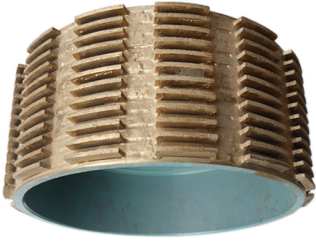

Boreway Machinery Co., Ltd.
www.diamondtools.top
www.boreway.com