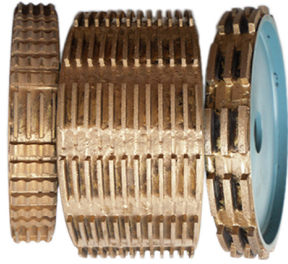

Boreway Machinery Co., Ltd.
www.diamondtools.top
www.boreway.com

Boreway Machinery Co., Ltd.
www.diamondtools.top
www.boreway.com

Boreway Machinery Co., Ltd.
www.diamondtools.top
www.boreway.com