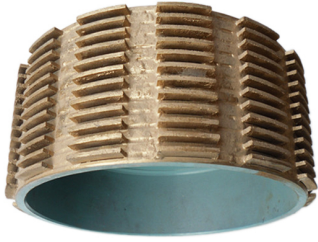

Boreway Machinery Co., Ltd.
www.diamondtools.top
www.boreway.com