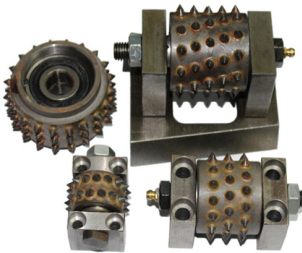

Boreway Machinery Co., Ltd.
www.diamondtools.top
www.boreway.com