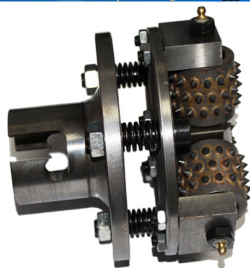

Boreway Machinery Co., Ltd.
www.diamondtools.top
www.boreway.com