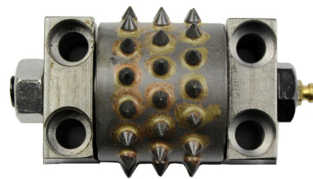

Boreway Machinery Co., Ltd.
www.diamondtools.top
www.boreway.com