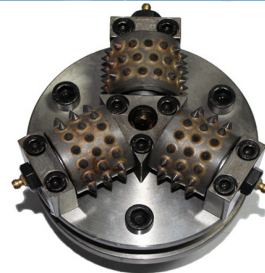

Boreway Machinery Co., Ltd.
www.diamondtools.top
www.boreway.com