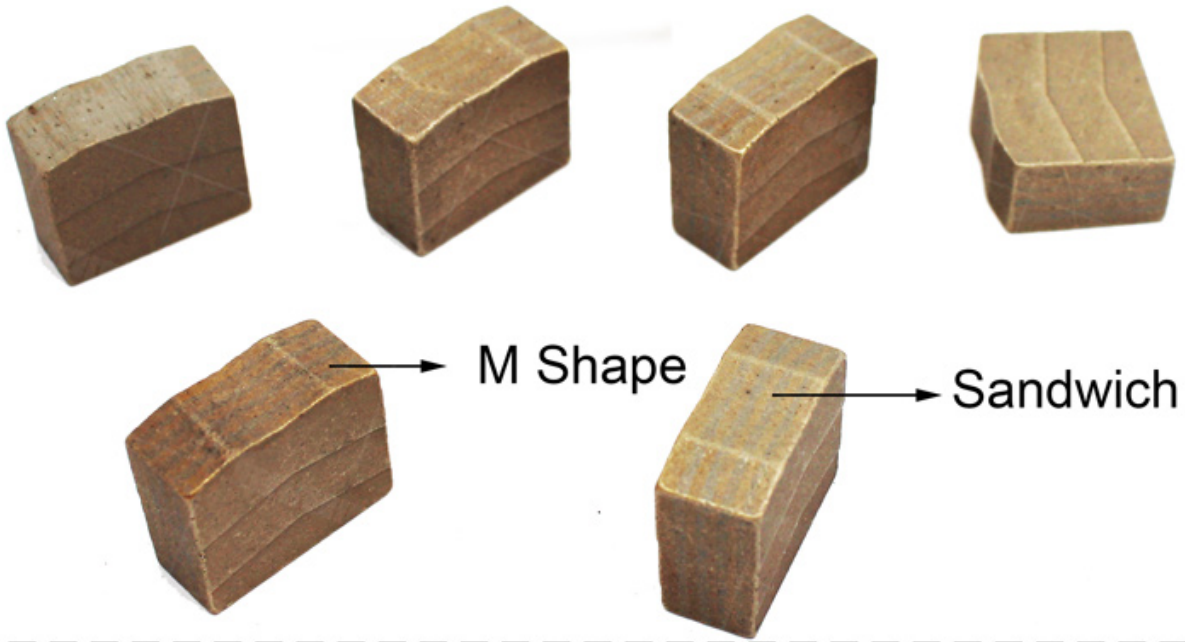

Use For 2000mm Diamond Saw Blade