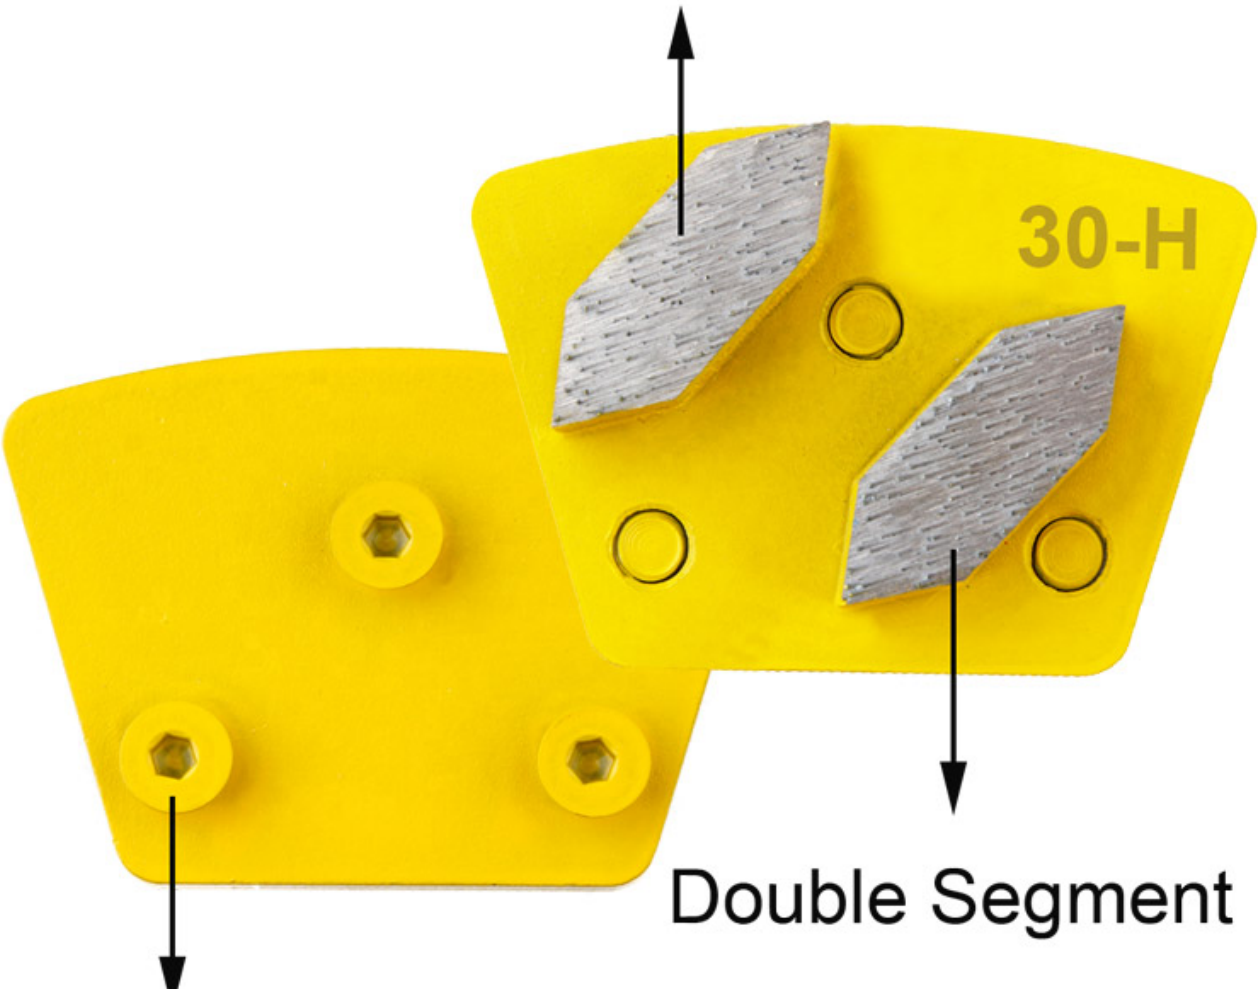

Grit:6#-400#

Double Segment

Machine: Grinding For Sase Machine

0000

000000000000000000

0000000000	0000	0000	0000	00
D8mm*10mm	6#-400#	0000000000	00 000000	0000000000

0000000000000000000000000000000000000000000000000

000000000000000000000000

1.000000

2.000000000000000000000000