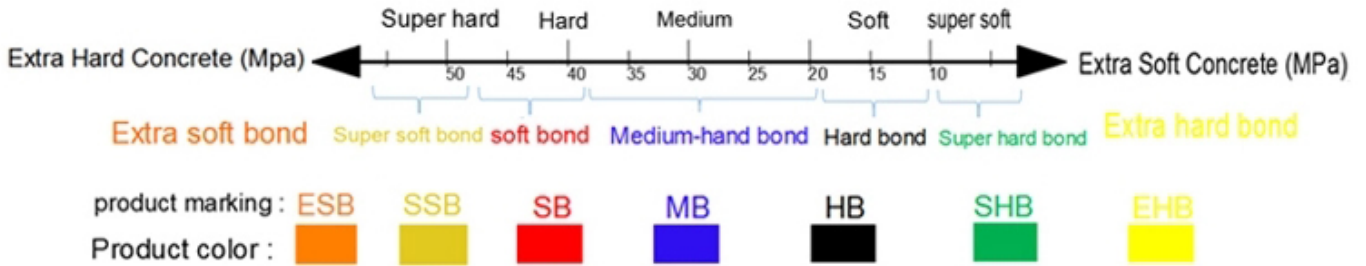

13mm 3 Sase

mainly

Material: Diamond And Metal  
Powder Combination

Two Hexagonal Head

Grit:6#-400#

Double Segment

Machine: Grinding For Sase Machine

0000