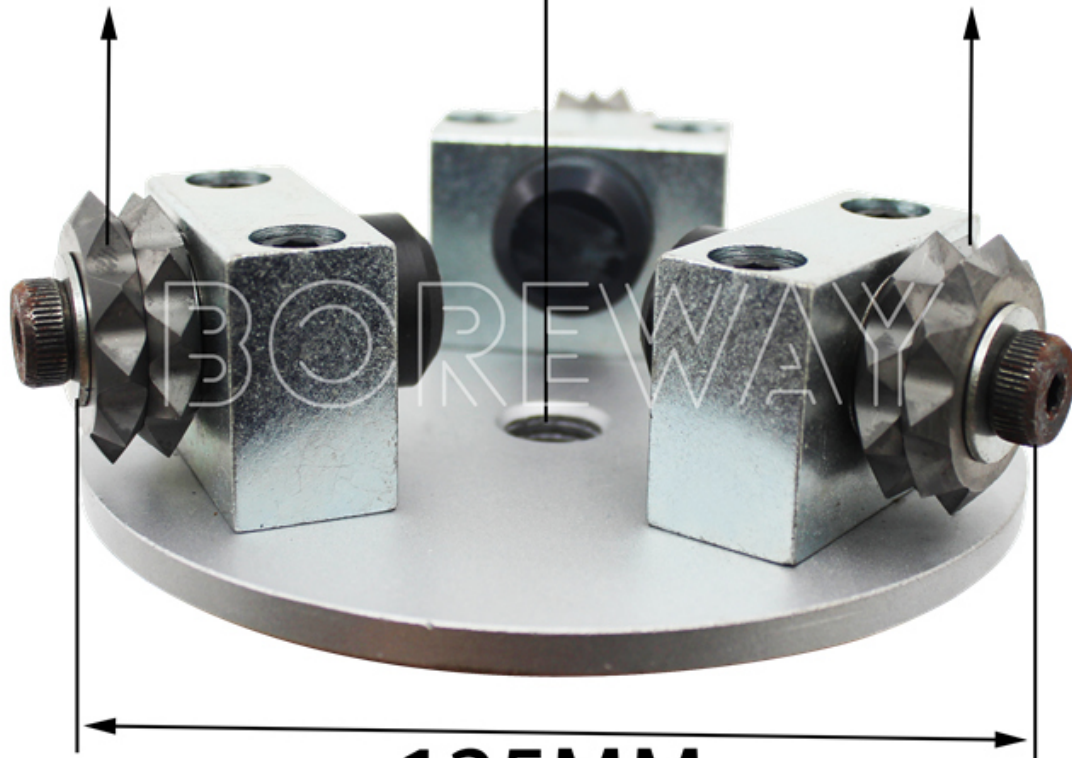

boreway®

Star Teeth

M14

20 Teeth

125MM

Boreway Machinery Co.,Ltd
www.diamondtools.top
www.boreway.net

2. Use

3. Segment

4. Diameter

5. U HTC klindex Werkmaster odricatic

6.

1.

2.

OEM

4.

5.