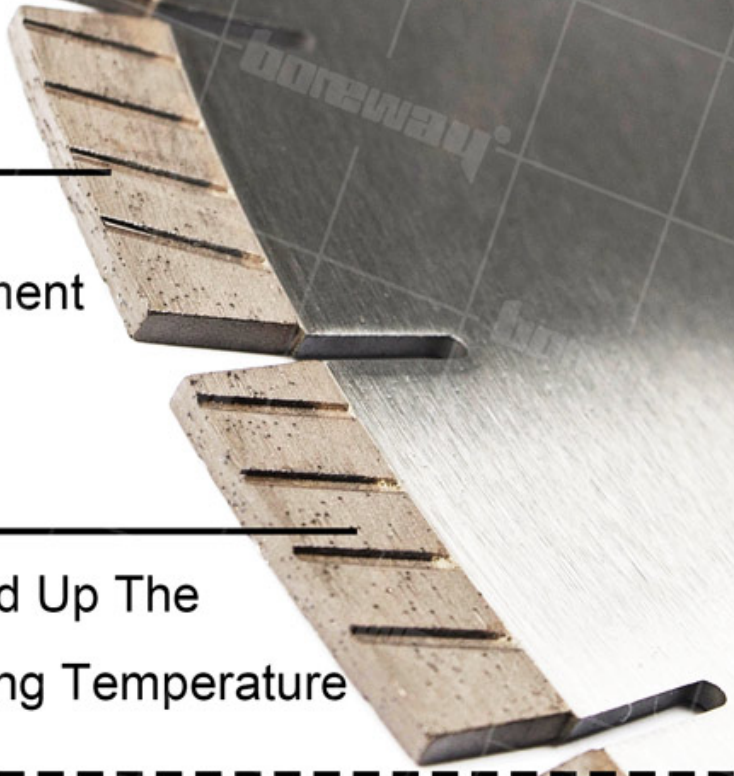

Speed Up The Cooling Temperature