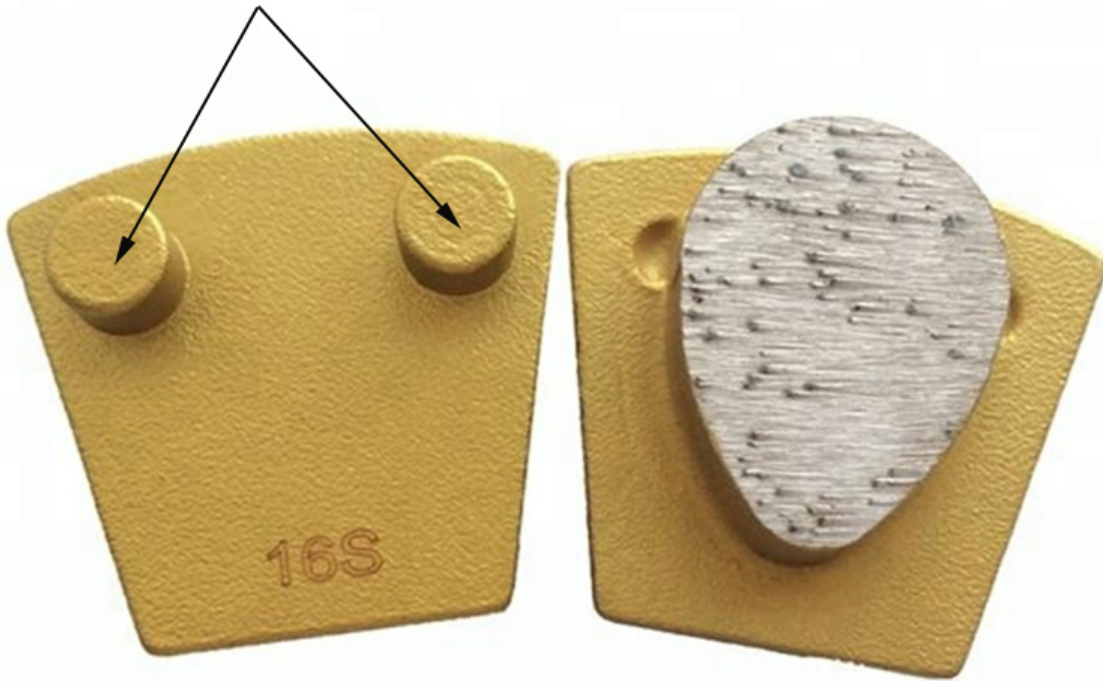

Two Pins Blank

Two Pins Redi Lock Diamond Grinding Shoes