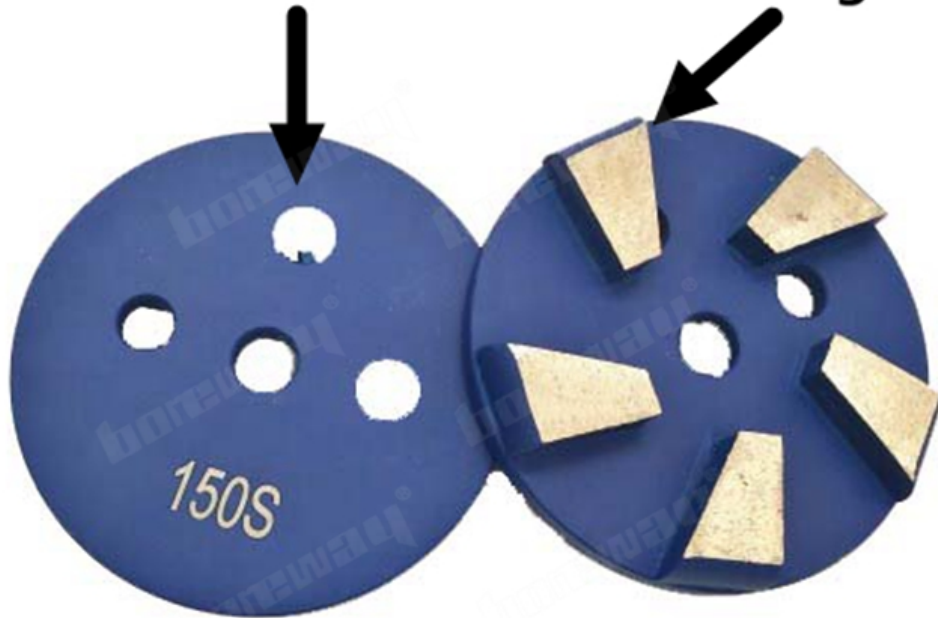

5

Connection: 4 Holes 5 Bevel Segs

Size: 3 Inch

Boreway Machinery Co.,Ltd
www.diamondtools.top
www.boreway.net

boreway®

Boreway Machinery Co.,Ltd
www.fordiamondtools.com
www.diamondtools.top

boreway®

Boreway Machinery Co.,Ltd
www.fordiamondtools.com
www.diamondtools.top