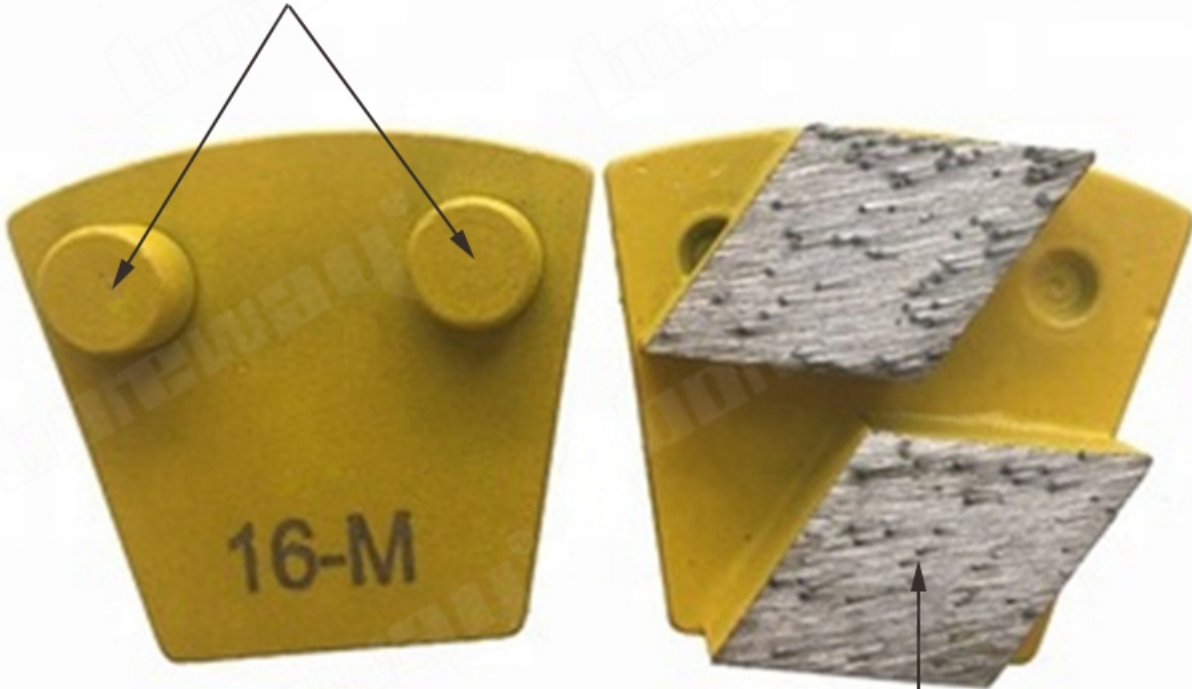

Two Pins Blank

35*20*10*2T

Rhombus Segments