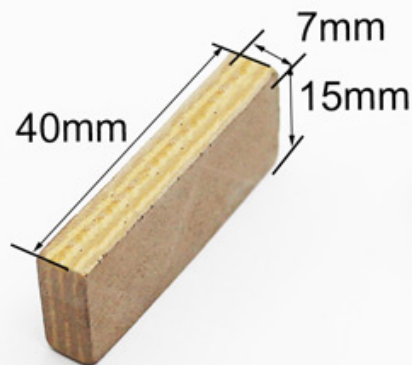

Diamond Saw Blade Segment For Manufacturer

Segment Size:
40x7x45mm

For 1000MM Blade