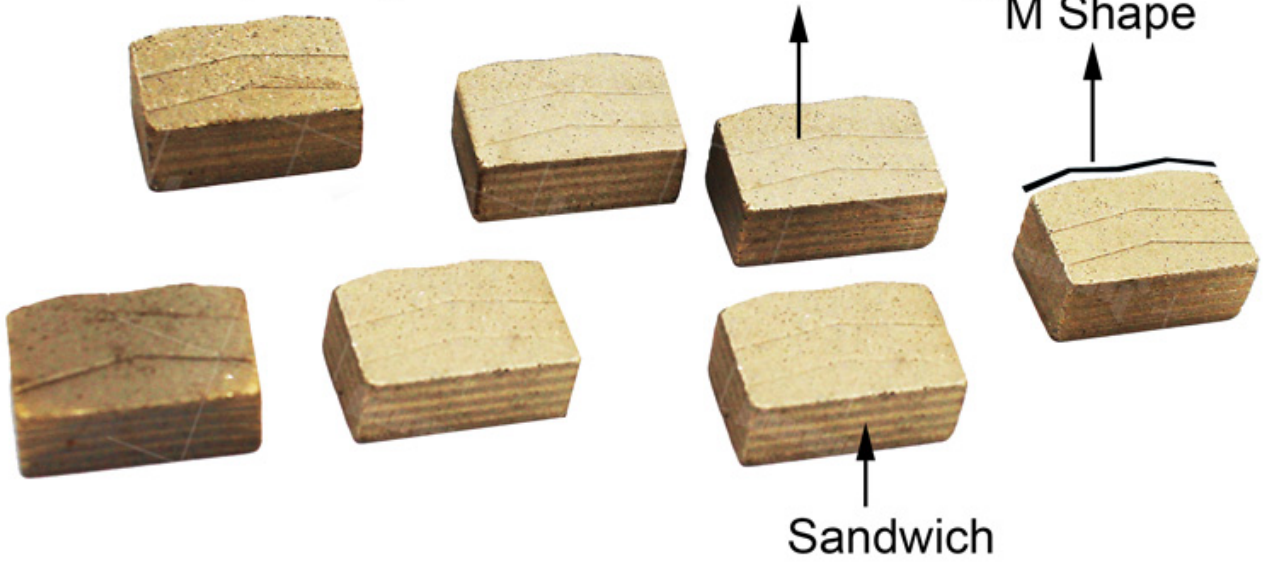

Speed up waste removal and cooling