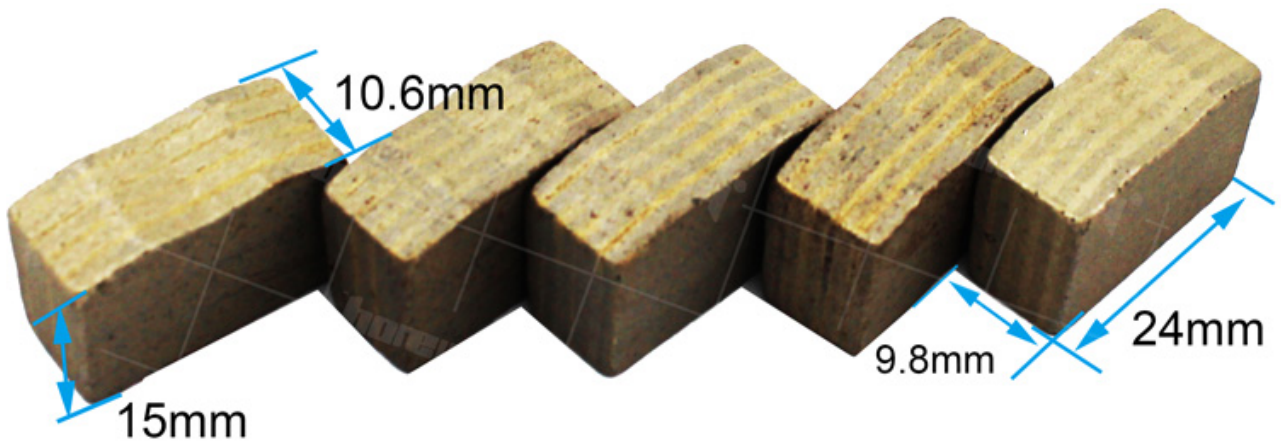

M Shape Segment For 2000mm Saw Blade