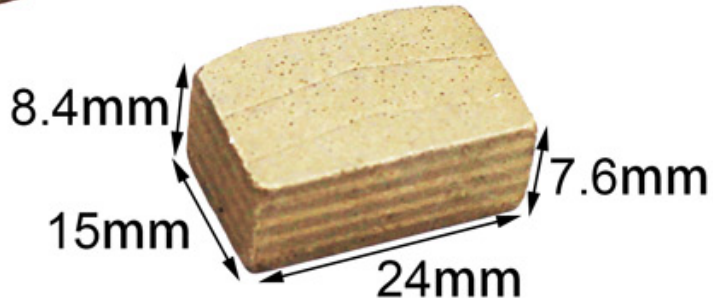

For 6.5m Multi Saw Blade

Sandwich

Prolong the service life  
of the cutter head.

M Shape

Reduce Friction

Granite