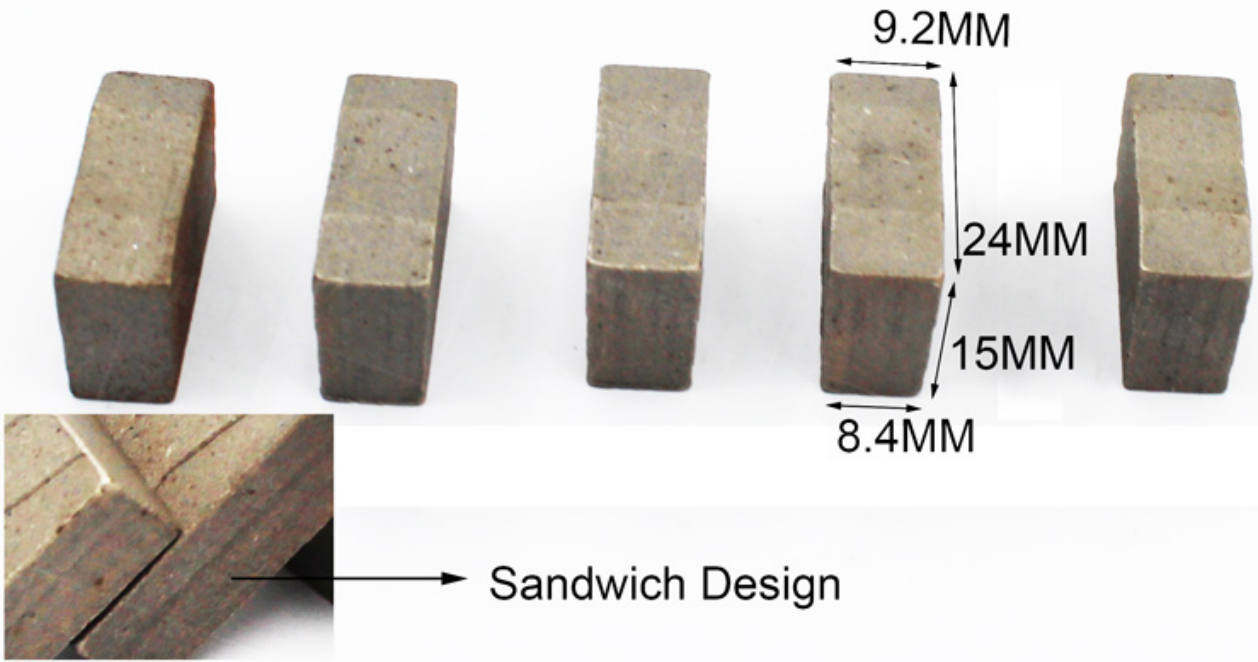

Blade Set	Blade Diameter	Thickness	Segment Size	Cutting Stone
#	#	mm	LxWxH	#
Single Size	48"/1200mm	4.0	24x5.5x8H(10H)	Marble
Single Size	48"/1200mm	4.5	24x6.0x8H(10H)	Marble
Single Size	48"/1200mm	5.0	24x7.5x8H(10H)	Marble
Single Size	48"/1200mm	5.5	24x8.0x8H(10H)	Marble
Single Size	64"/1600mm	6.5-7.2	24x9.2x10H(8H)	Marble
Single Size	64"/1600mm	6.5-7.2	24x9.5x13H(10H)	Marble
Single Size	40"/1000mm	4.5-5.0	24x7.0/6.2x13H(15H)	Granite
Single Size	48"/1200mm	5.0-5.5	24x7.5/6.5x13H(15H)	Granite
Single Size	64"/1600mm	6.5-7.2	24x9.2/8.4x13H(15H)	Granite
Multi Size	2200-600 Multi	4.5	24x6.4/5.6x13H(15H)	Granite
Multi Size	2200-600 Multi	5.0	24x7.0/6.2x13H(15H)	Granite
Multi Size	2200-600 Multi	5.5	24x7.4/6.6x13H(15H)	Granite
Multi Size	2200-600 Multi	6.5	24x8.4/7.6x13H(15H)	Granite
Multi Size	2500-800 Multi	5.5	24x7.4/6.6x13H(15H)	Granite
Multi Size	2500-800 Multi	6.5	24x8.4/7.6x13H(15H)	Granite
Multi Size	2500-800 Multi	7.2	24x9.2/8.4x13H(15H)	Granite
Multi Size	1600-960 Multi	6.5	24x8.4/7.6x13H(15H)	Granite
Multi Size	1600-960 Multi	7.2	24x9.2/8.4x13H(15H)	Granite

1.6M

M

**Cutting Effect Of Saw Blade Segment In The Market**

**Cutting Effect Of Our Saw Blade Segment**

VS