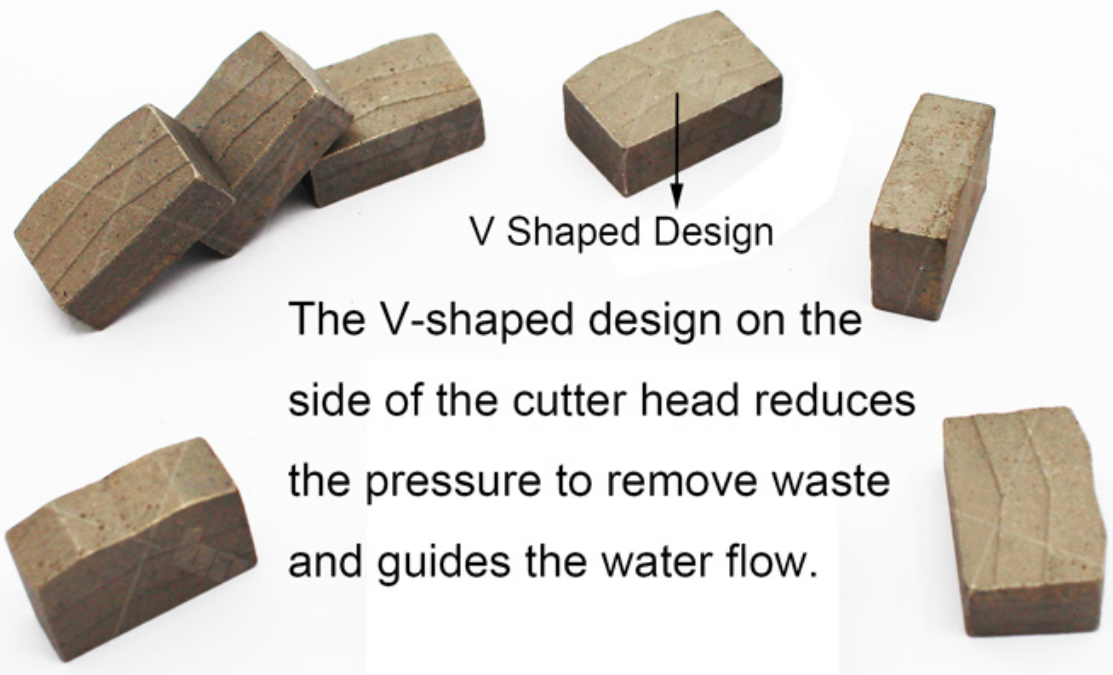

Blade Set	Blade Diameter	Thickness	Segment Size	Cutting Stone
#	#	mm	LxWxH	#
Single Size	48"/1200mm	4.0	24x5.5x8H(10H)	Marble
Single Size	48"/1200mm	4.5	24x6.0x8H(10H)	Marble
Single Size	48"/1200mm	5.0	24x7.5x8H(10H)	Marble
Single Size	48"/1200mm	5.5	24x8.0x8H(10H)	Marble
Single Size	64"/1600mm	6.5-7.2	24x9.2x10H(8H)	Marble
Single Size	64"/1600mm	6.5-7.2	24x9.5x13H(10H)	Marble
Single Size	40"/1000mm	4.5-5.0	24x7.0/6.2x13H(15H)	Granite
Single Size	48"/1200mm	5.0-5.5	24x7.5/6.5x13H(15H)	Granite
Single Size	64"/1600mm	6.5-7.2	24x9.2/8.4x13H(15H)	Granite
Multi Size	2200-600 Multi	4.5	24x6.4/5.6x13H(15H)	Granite
Multi Size	2200-600 Multi	5.0	24x7.0/6.2x13H(15H)	Granite
Multi Size	2200-600 Multi	5.5	24x7.4/6.6x13H(15H)	Granite
Multi Size	2200-600 Multi	6.5	24x8.4/7.6x13H(15H)	Granite
Multi Size	2500-800 Multi	5.5	24x7.4/6.6x13H(15H)	Granite
Multi Size	2500-800 Multi	6.5	24x8.4/7.6x13H(15H)	Granite
Multi Size	2500-800 Multi	7.2	24x9.2/8.4x13H(15H)	Granite
Multi Size	1600-960 Multi	6.5	24x8.4/7.6x13H(15H)	Granite
Multi Size	1600-960 Multi	7.2	24x9.2/8.4x13H(15H)	Granite

1.6M

M

**Cutting Effect Of Saw Blade Segment In The Market**

**Cutting Effect Of Our Saw Blade Segment**

VS