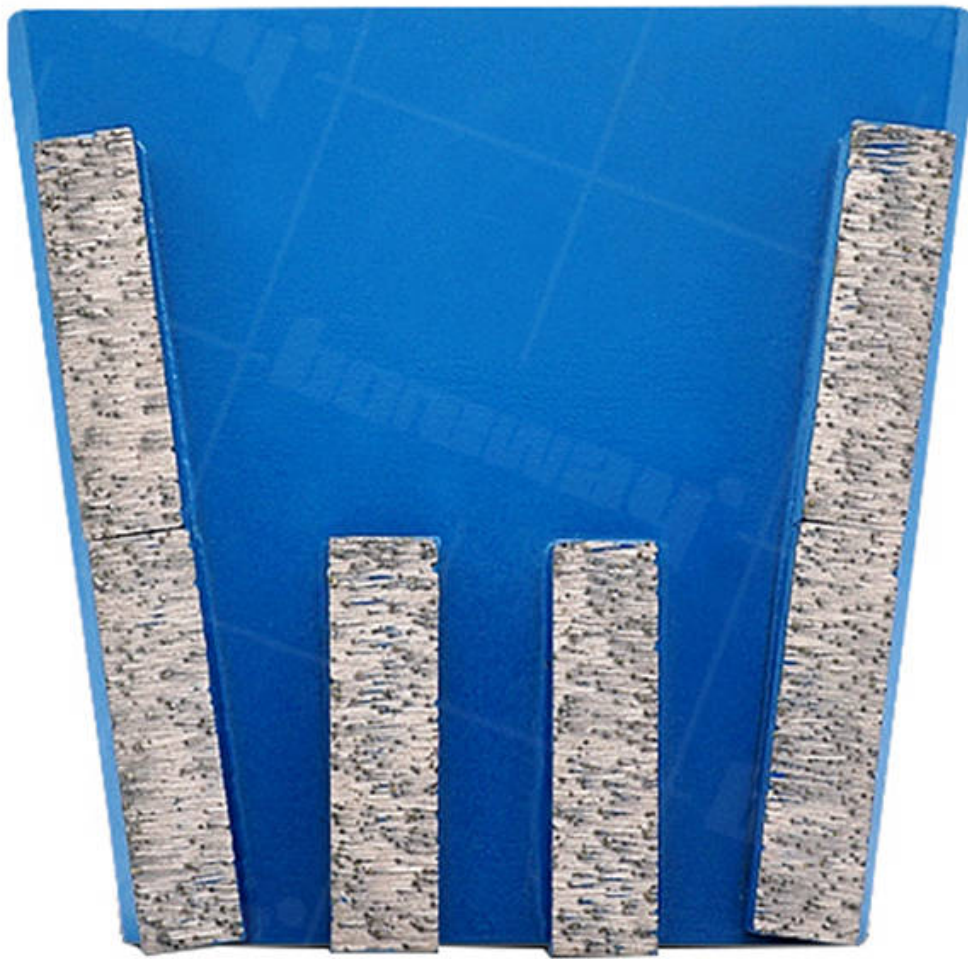

boreway®

Boreway Machinery Co.,Ltd
www.diamondtools.top
www.boreway.net