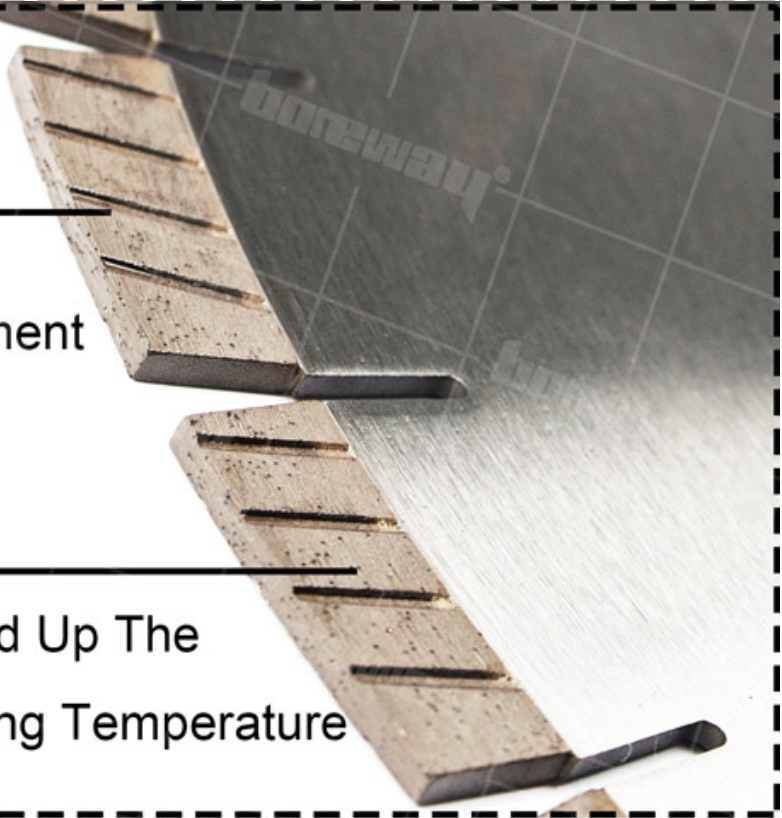

Speed Up The Cooling Temperature