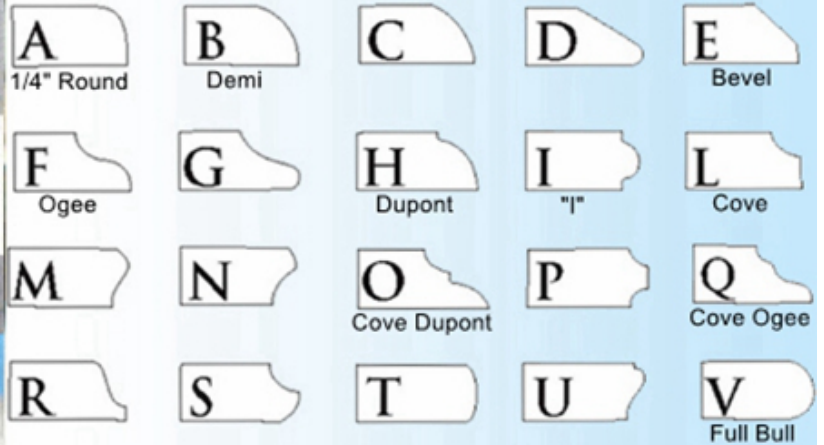

Diamond router bits are widely used on portable profiling machines for processing the edge of stone kitchen tops, vanity tops, counter tops, table tops etc. We offer a wide range & shapes with different sizes to satisfy your exact profiling needs.