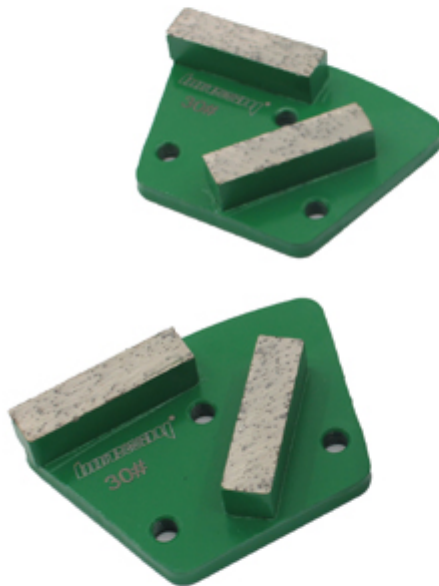

boreway®

Boreway Machinery Co., Ltd.
www.diamondtools.top
www.boreway.com

中国**Boreway**有限公司

地址 Hongxing 镇 Shuitou 村

邮编 362342

TEL 86 595 86990206 / + 86 18250633812

86 595 86990220

WhatsApp + 86-18359335376

联系人 Choisdong

E borewa05@boreway.net