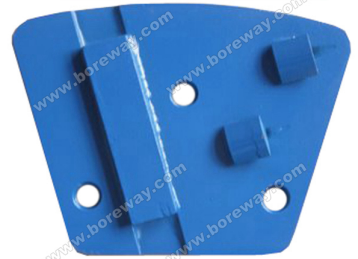

Product Name

Epoxy
 Epoxy
 Epoxy
 Epoxy

- 1
- 2
- 3
- 4

20
 20
 20
 20

Product Name

Code	Material	Dimensions	Material	Material
BW-DGB	BW-DGB	6x16x25, 30x36x40, 50x60x80, 100x120x150, 170x200	HTC, PCD	

Product Description
 Product Description