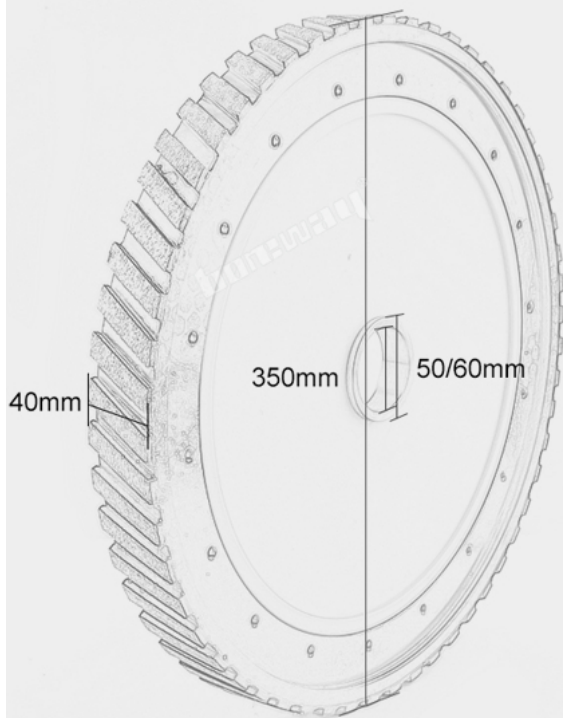

boreway®

1 Designed for grinding or milling surface of stone