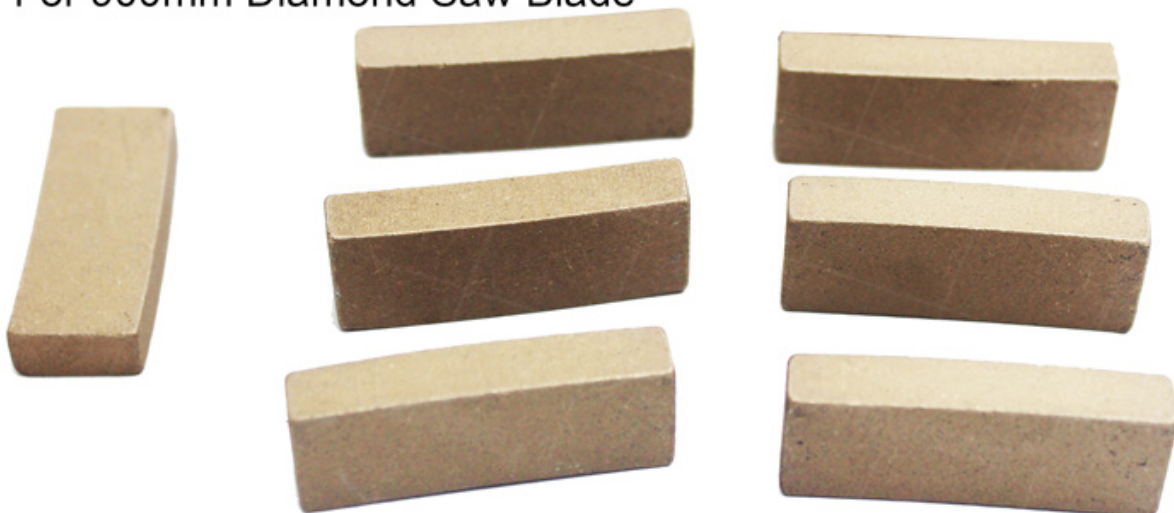

For Cutting Andesite

Fan Shape

For 900mm Diamond Saw Blade