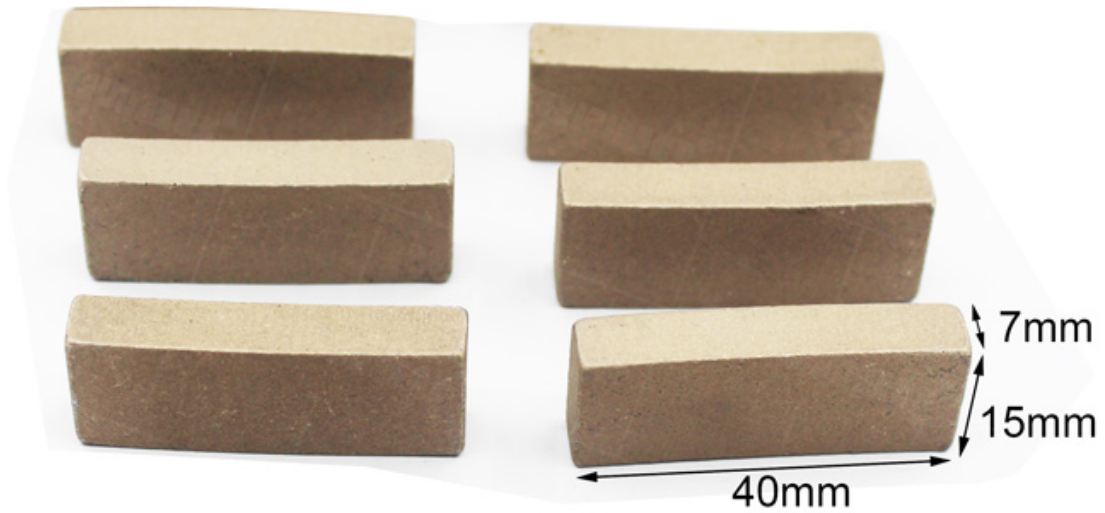

For Cutting Andesite

Fan Shape

For 900mm Diamond Saw Blade