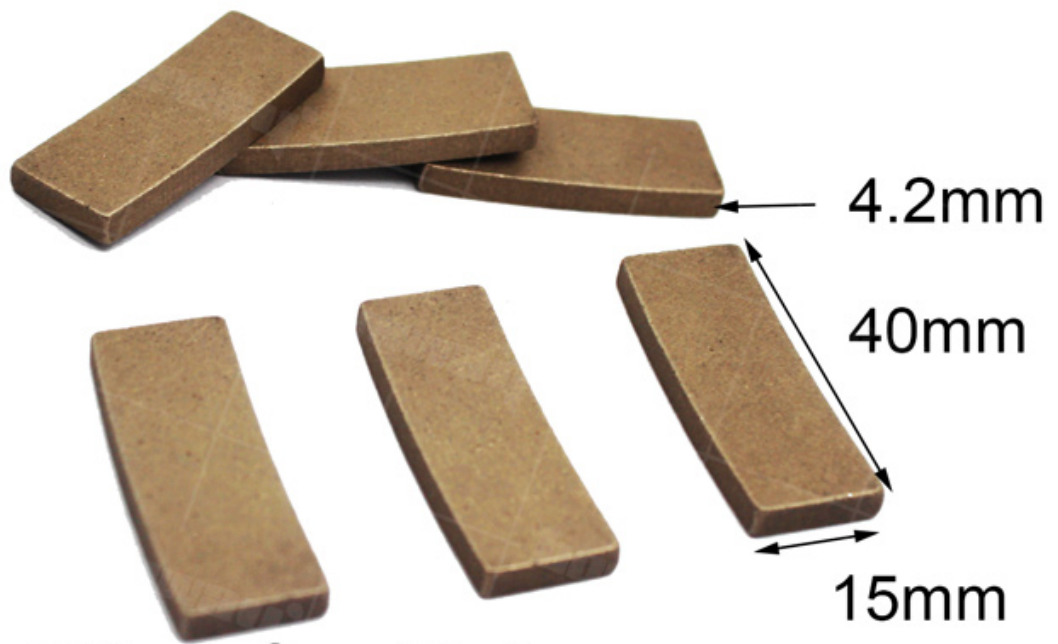

Diamond Segment
For Andesite

Diamond Segment For Marble

Diamond Segment
For Granite

For 500mm Saw Blade

Wet Cutting For Andesite

Fujian Nanan *boreway* Machinery Co.,Ltd.

No.605 Huahui Center Shuitou Town 362342 Quanzhou, Fujian, China