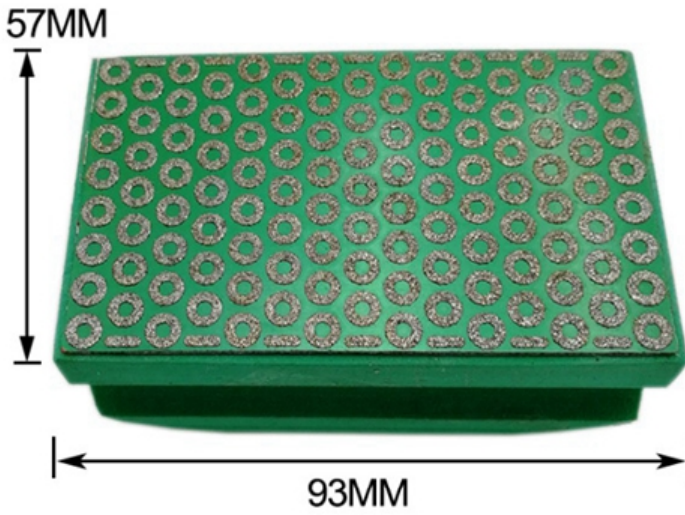

www.diamondtools.top