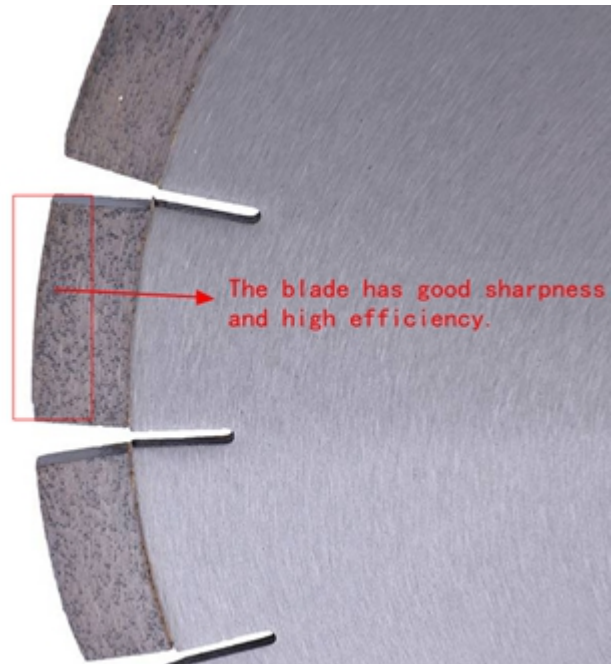

400mm

300-1000 mm					
12	300	40	3	10	21
14	350	40	3.2	10/12	24
16	400	40	3.6	10/12/15	28
18	450	40	4	10/12/15	32
20	500	40	4.2	10/12/15	36
24	600	40	4.6	10/12/15	42
26	650	40	4.6	10/12/15	46
28	700	40	4.6	10/12/15	50
30	750	40	4.8	10/12/15	54
32	800	40	4.8	10/12/15	54
35	900	40	4.8	10/12/15/20	56
40	1000	40	5.2	10/12/15/20	58

2. 400mm diameter diamond saw blade for reinforced concrete and asphalt cutting. The blade has good sharpness and high efficiency.

Good continuity, effectively, not collapse.

400mm

400mm diameter diamond saw blade for reinforced concrete and asphalt cutting.

400mm

400mm diameter diamond saw blade for reinforced concrete and asphalt cutting.

Applicable materials

To meet your demands for cutting different materials, such as granite, marble, quartz stone, sand stone, microcrystalline stone, volcanic rock, concrete, glass, ceramic, masonry etc. Different segments recipe were been developed by our company.