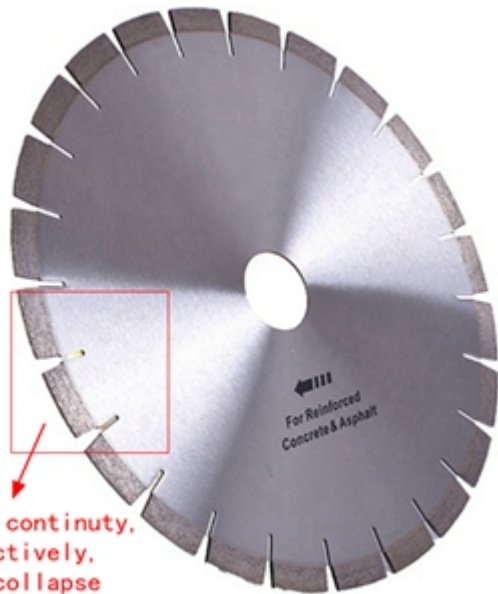

400mm

300-1000 mm					
12	300	40	3	10	21
14	350	40	3.2	10/12	24
16	400	40	3.6	10/12/15	28
18	450	40	4	10/12/15	32
20	500	40	4.2	10/12/15	36
24	600	40	4.6	10/12/15	42
26	650	40	4.6	10/12/15	46
28	700	40	4.6	10/12/15	50
30	750	40	4.8	10/12/15	54
32	800	40	4.8	10/12/15	54
35	900	40	4.8	10/12/15/20	56
40	1000	40	5.2	10/12/15/20	58

2. 400mm diameter diamond saw blade for reinforced concrete and asphalt cutting. The blade has good sharpness and high efficiency.

Good continuity, effectively, not collapse.

400mm

400mm diameter diamond saw blade for reinforced concrete and asphalt cutting.

400mm

400mm diameter diamond saw blade for reinforced concrete and asphalt cutting.

Applicable materials

To meet your demands for cutting different materials, such as granite, marble, quartz stone, sand stone, microcrystalline stone, volcanic rock, concrete, glass, ceramic, masonry etc. Different segments recipe were been developed by our company.