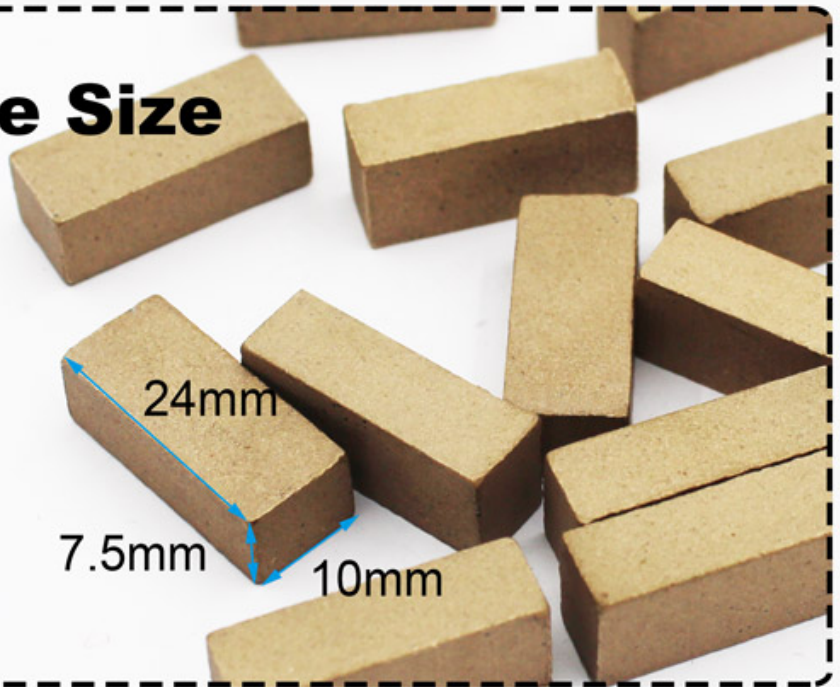

Fast Cutting

Long Life

Customizable Size

Size Segment:

Length: 24mm

Width: 10mm

Height: 7.5mm

Control Quality

High Quality Diamond
& Metal Powder Material

Normal Shape

High effective, environmental friendly, easy operation, long lifespan and no edge broken.