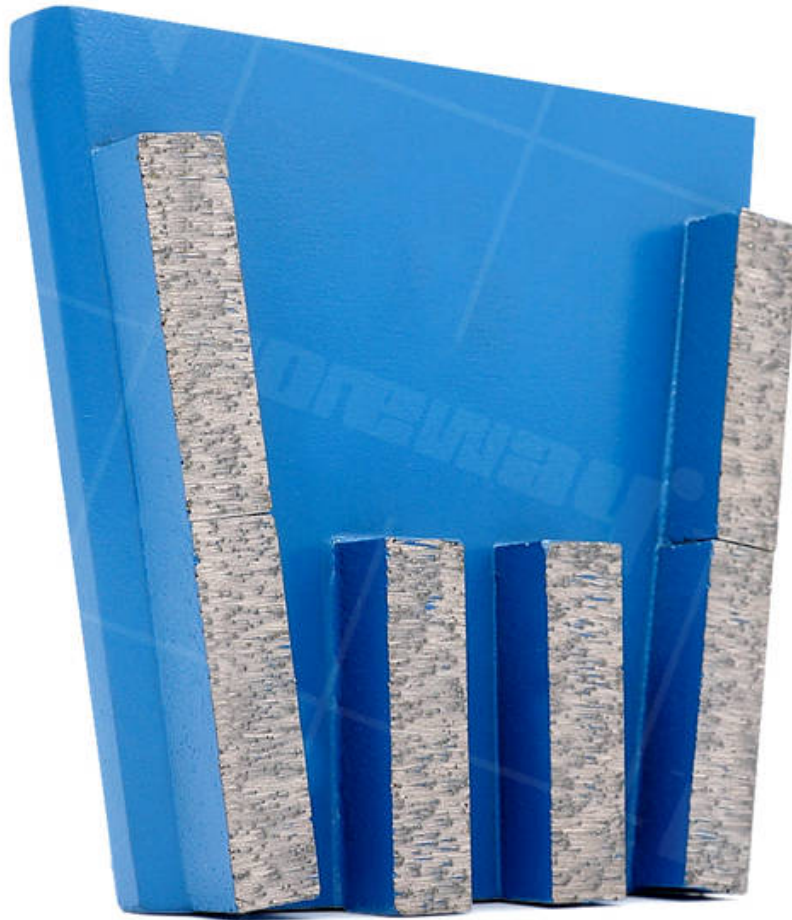

boreway®

Boreway Machinery Co.,Ltd
www.diamondtools.top
www.boreway.net