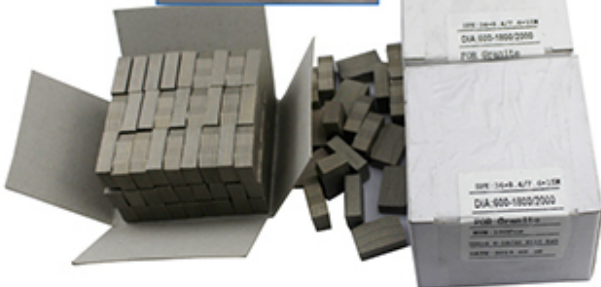

SPK: 24*8.4/7.6*15M
DIA: 600-1800/2000
FOR Granite
NUM: 100Pcs
SD604 6-18/20 U115 K45
DATE: 2013.03.26