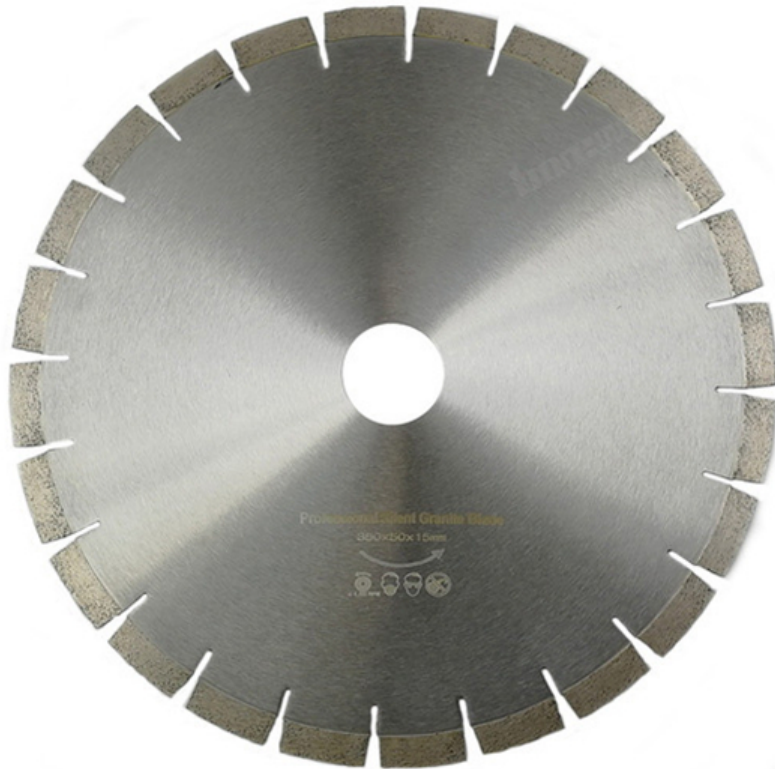

boreway®

Boreway Machinery Co., Ltd.
www.diamondtools.top
www.boreway.com

SILENT DIAMOND SAW BLADE FOR GRANITE

Diameter: 370X3.2X15X50

boreway®

Professional Silent Granite Blade
350x50x15mm

Boreway Machinery Co., Ltd.
www.diamondtools.top
www.boreway.com

boreway®

Boreway Machinery Co., Ltd.
www.diamondtools.top
www.boreway.com

boreway®

Boreway Machinery Co., Ltd.
www.diamondtools.top
www.boreway.com

SILENT DIAMOND SAW BLADE FOR GRANITE

Diameter: 370X3.2X15X60