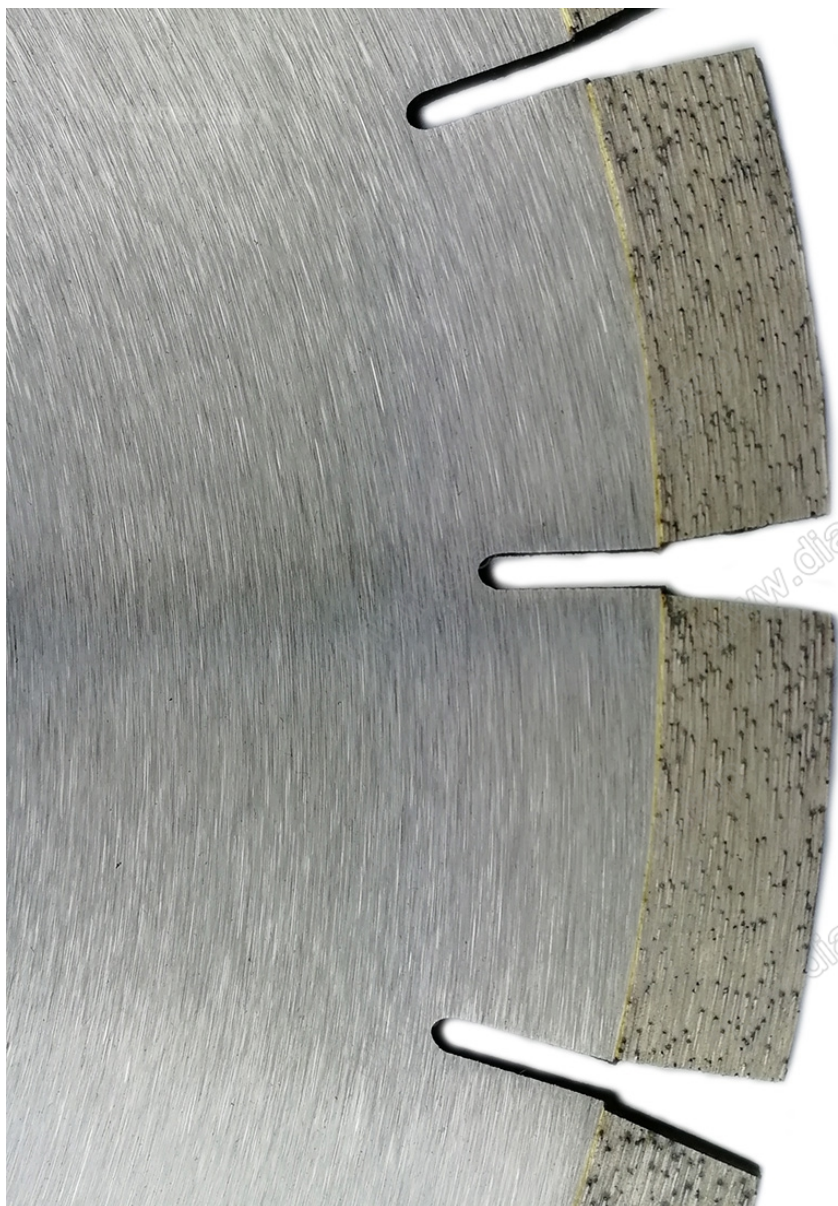

boreway®

Boreway Machinery Co., Ltd.
www.diamondtools.top
www.boreway.com

SILENT DIAMOND SAW BLADE FOR GRANITE

Diameter: 370X3.2X15X50

boreway®

Professional Silent Granite Blade
350x50x15mm

Boreway Machinery Co., Ltd.
www.diamondtools.top
www.boreway.com

boreway®

Boreway Machinery Co., Ltd.
www.diamondtools.top
www.boreway.com

boreway®

Boreway Machinery Co., Ltd.
www.diamondtools.top
www.boreway.com

SILENT DIAMOND SAW BLADE FOR GRANITE

Diameter: 370X3.2X15X60