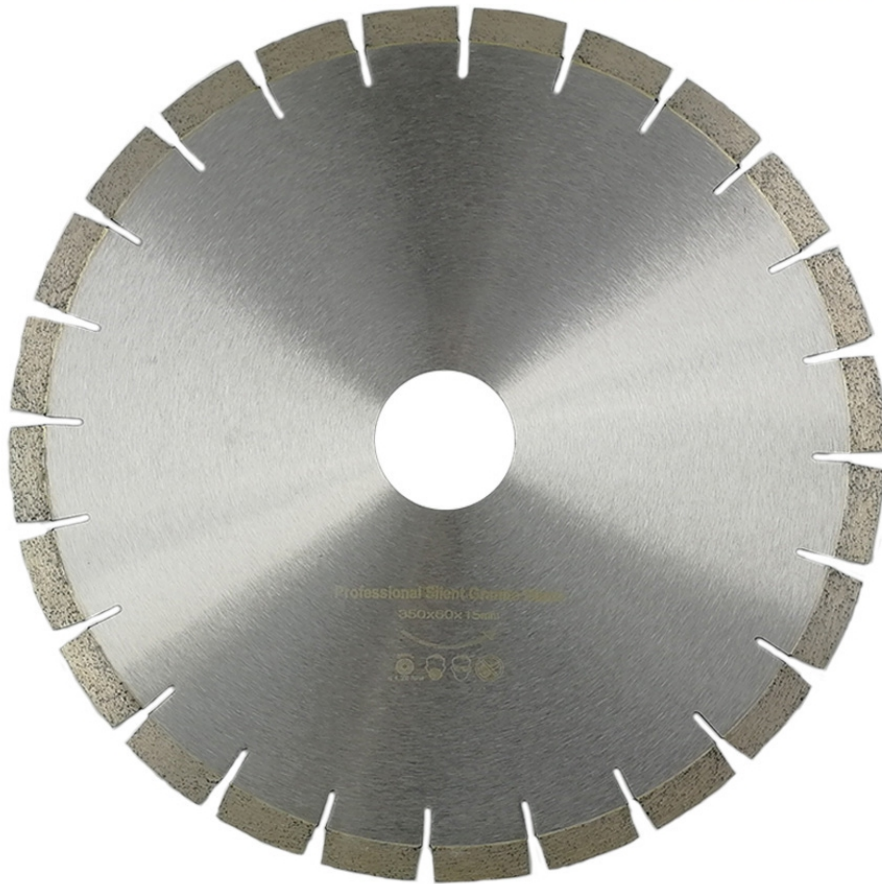

boreway®

Boreway Machinery Co., Ltd.
www.diamondtools.top
www.boreway.com

SILENT DIAMOND SAW BLADE FOR GRANITE

Diameter: 370X3.2X15X50

boreway®

Professional Silent Granite Blade
350x50x15mm

Boreway Machinery Co., Ltd.
www.diamondtools.top
www.boreway.com

boreway®

Boreway Machinery Co., Ltd.
www.diamondtools.top
www.boreway.com

boreway®

Boreway Machinery Co., Ltd.
www.diamondtools.top
www.boreway.com

SILENT DIAMOND SAW BLADE FOR GRANITE

Diameter: 370X3.2X15X60