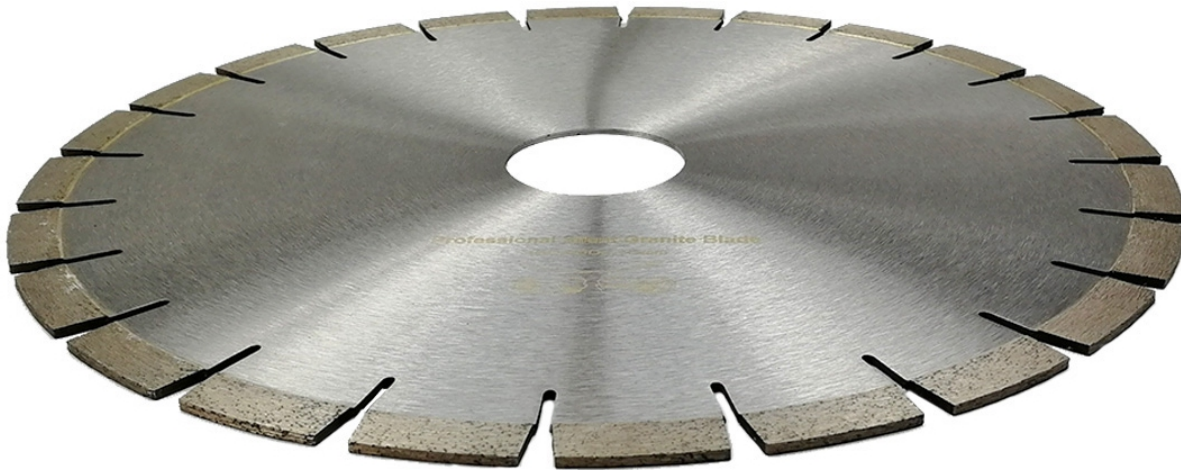

boreway®

Boreway Machinery Co., Ltd.
www.diamondtools.top
www.boreway.com

SILENT DIAMOND SAW BLADE FOR GRANITE

Diameter: 370X3.2X15X50

boreway®

Professional Silent Granite Blade
350x50x15mm

Boreway Machinery Co., Ltd.
www.diamondtools.top
www.boreway.com

boreway®

Boreway Machinery Co., Ltd.
www.diamondtools.top
www.boreway.com

boreway®

Boreway Machinery Co., Ltd.
www.diamondtools.top
www.boreway.com

SILENT DIAMOND SAW BLADE FOR GRANITE

Diameter: 370X3.2X15X60