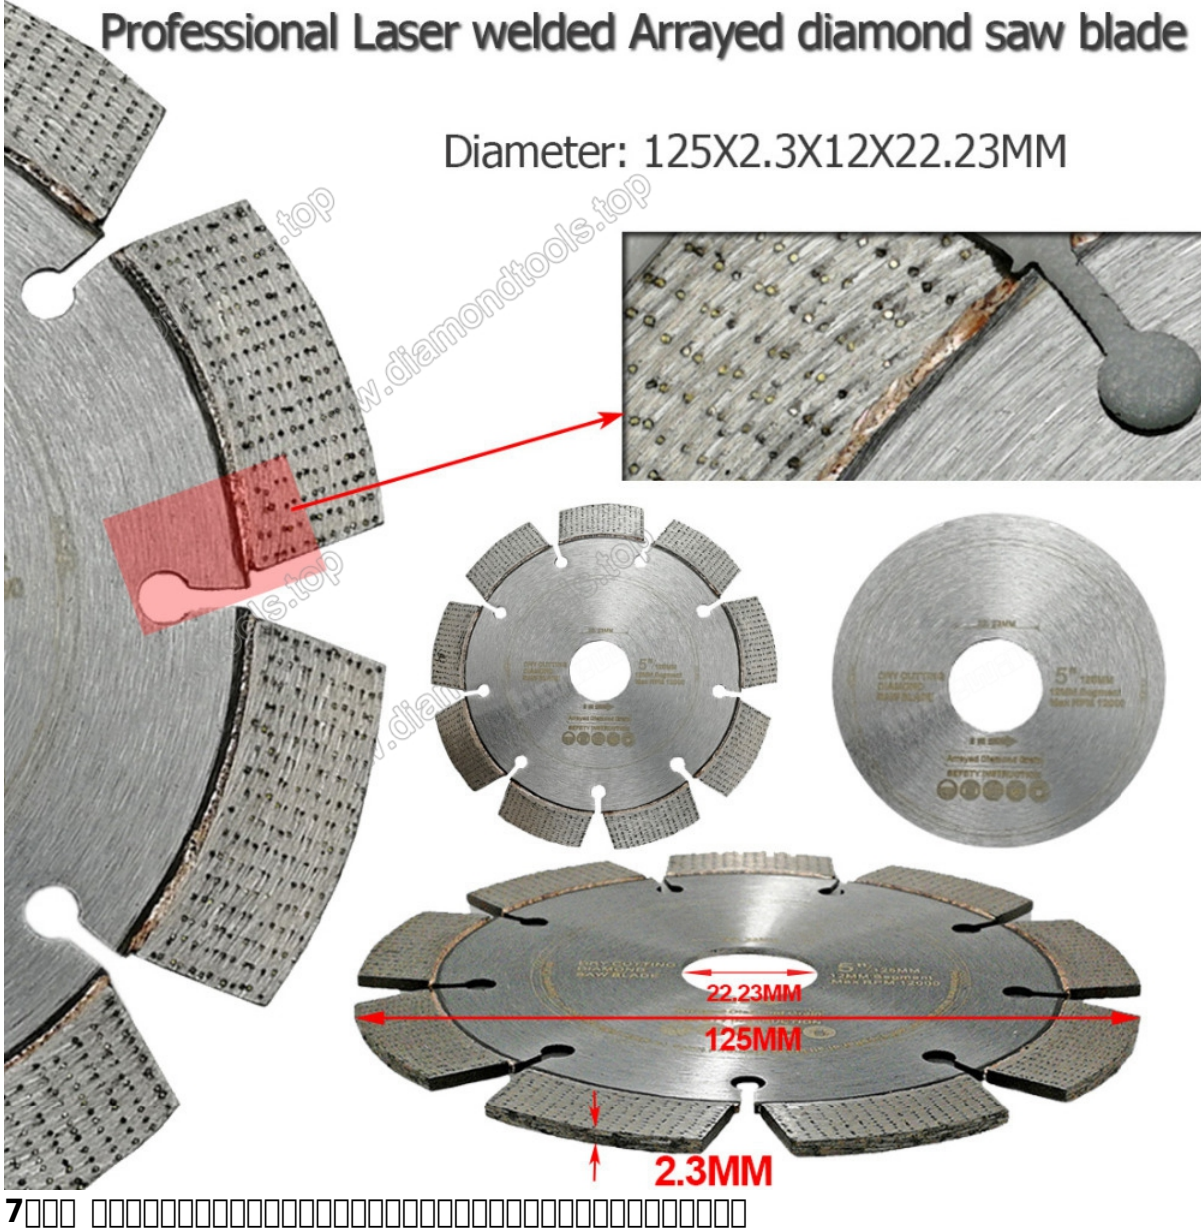

# Professional Laser welded Arrayed diamond saw blade

Diameter: 125X2.3X12X22.23MM

# Professional Laser welded Arrayed diamond saw blade

Diameter: 230X2.6X12X25.4MM

此 刀 片 適 用 於 切 割 磚 塊 瓦 片 地 磚 等 硬 質 材 料