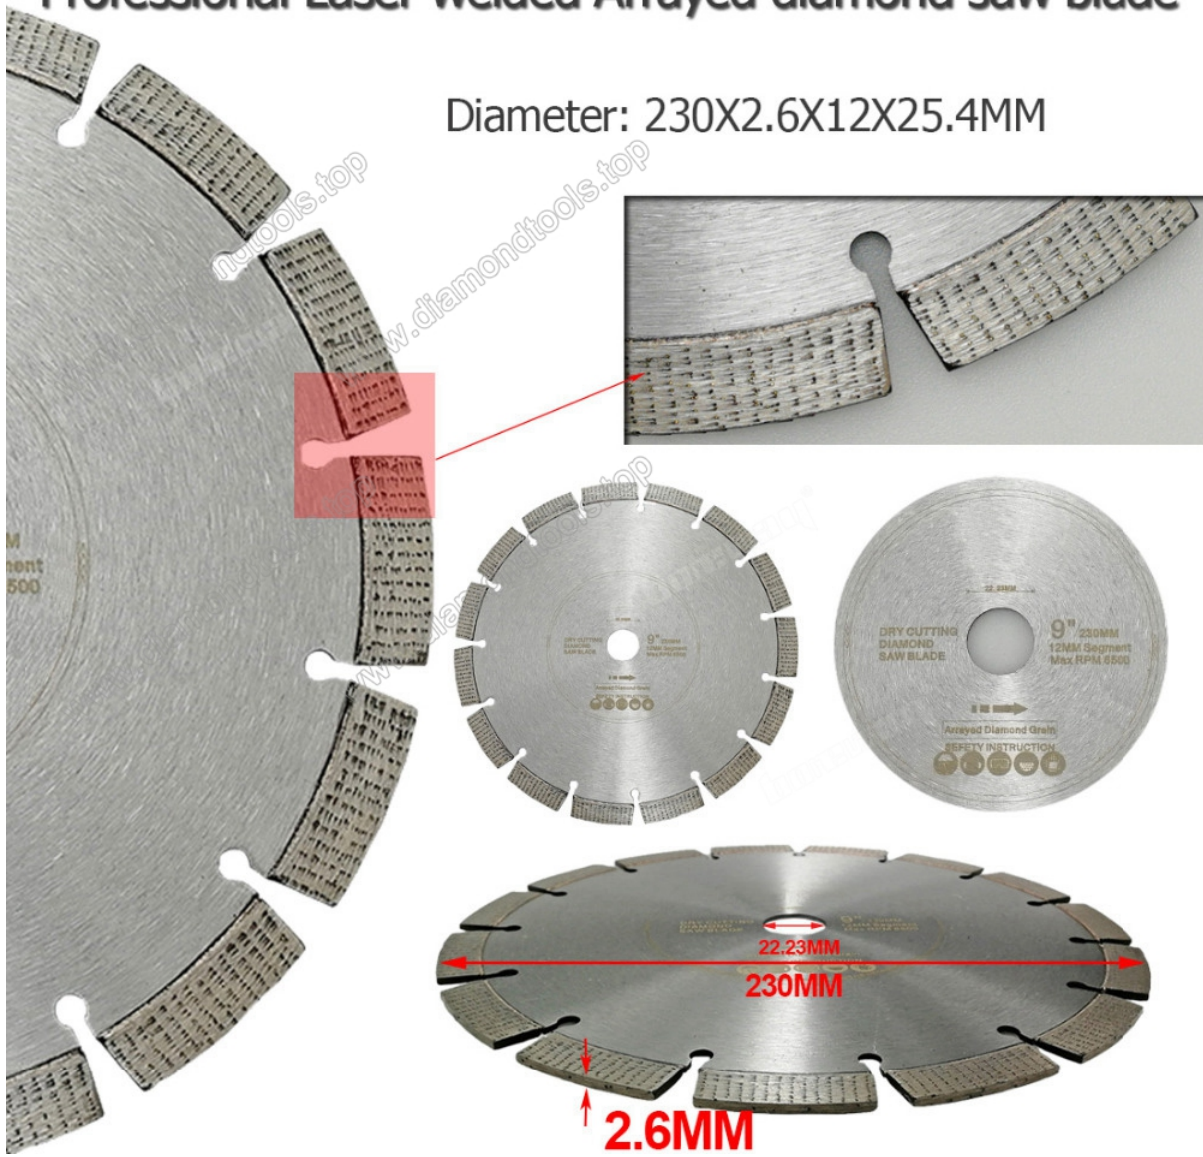

# Professional Laser welded Arrayed diamond saw blade

Diameter: 125X2.3X12X22.23MM

# Professional Laser welded Arrayed diamond saw blade

Diameter: 230X2.6X12X25.4MM

此 刀 片 適 用 於 切 割 磚 塊 瓦 片 地 磚 等 硬 質 材 料