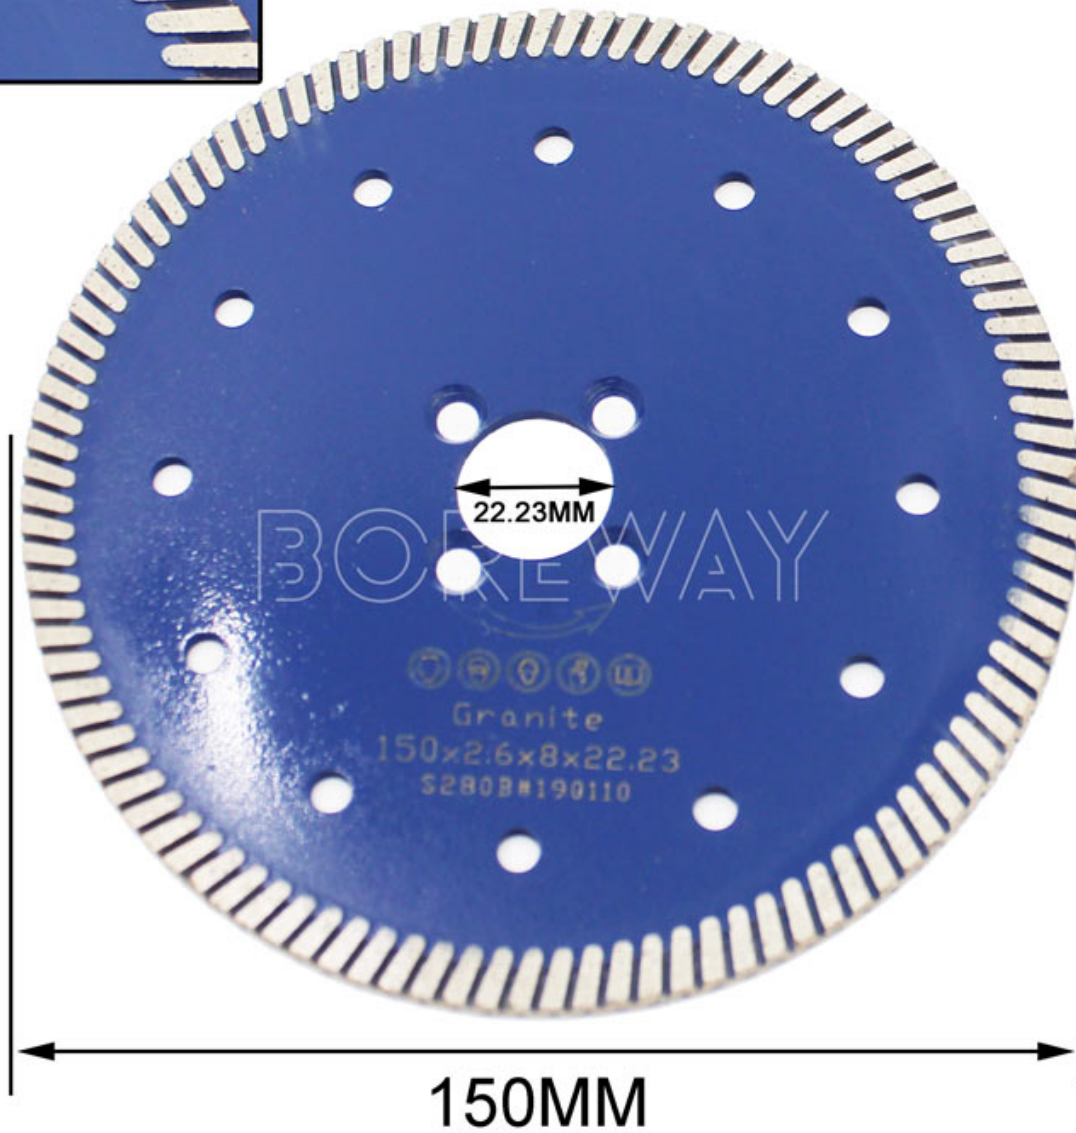

Fine Tooth Turbo Segment

150MM
Diamond Saw Blade For Granite

XX
XXXXXXXXXXXX

XXXXXXXXXXXX

DHL UPS FedEx TNT EMS ETCXXXXXXXXXXXX

XXXXXXXXXXXXXXXXXXXXexword fob cnfXXXXXXXXXXXXCIFXXXXXXXXXXXXXXXXXXXXXXXXXXXX