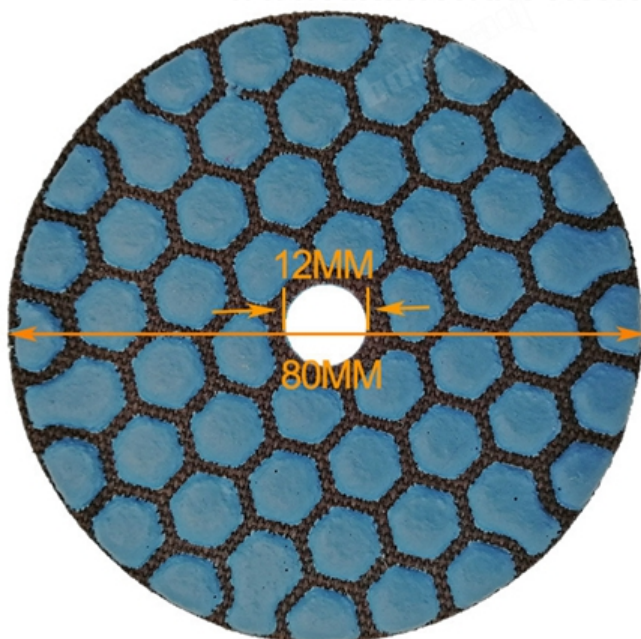

boreway®

Boreway Machinery Co., Ltd.
www.diamondtools.top
www.boreway.com

DRY FLEXIBLE DIAMOND POLISHING PADS

1.5MM
Workable Thickness

www.diamondtools.top

Front Side

Back Side

boreway®