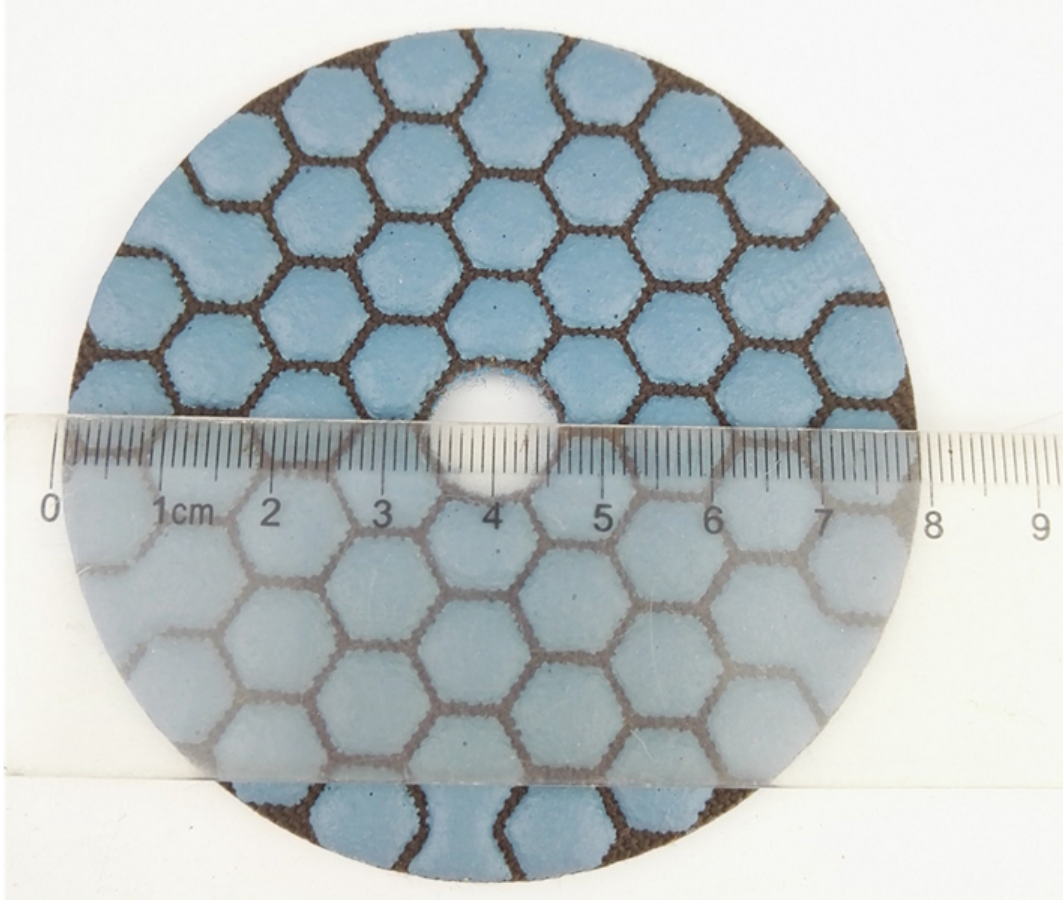

boreway®

Boreway Machinery Co., Ltd.
www.diamondtools.top
www.boreway.com

DRY FLEXIBLE DIAMOND POLISHING PADS

1.5MM
Workable Thickness

www.diamondtools.top

Front Side

Back Side

boreway®