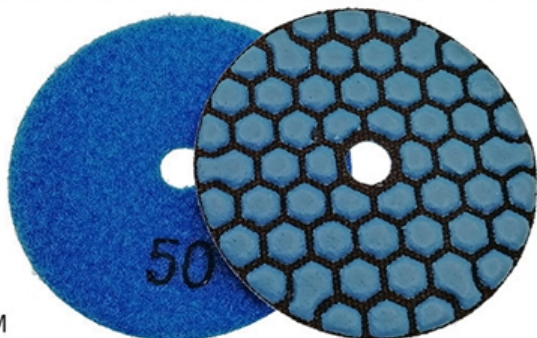

boreway®

Boreway Machinery Co., Ltd.
www.diamondtools.top
www.boreway.com

DRY FLEXIBLE DIAMOND POLISHING PADS

1.5MM
Workable Thickness

www.diamondtools.top

Front Side

Back Side

boreway®