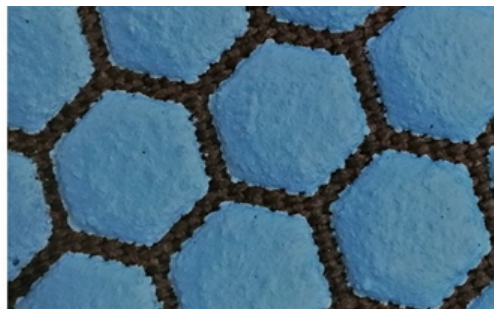

boreway®

Boreway Machinery Co., Ltd.
www.diamondtools.top
www.boreway.com

DRY FLEXIBLE DIAMOND POLISHING PADS

1.5MM
Workable Thickness

www.diamondtools.top

Front Side

Back Side

boreway®