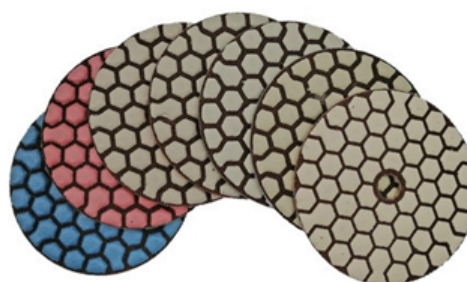

boreway®

Boreway Machinery Co., Ltd.
www.diamondtools.top
www.boreway.com

DRY FLEXIBLE DIAMOND POLISHING PADS

1.5MM
Workable Thickness

www.diamondtools.top

Front Side

Back Side

boreway®