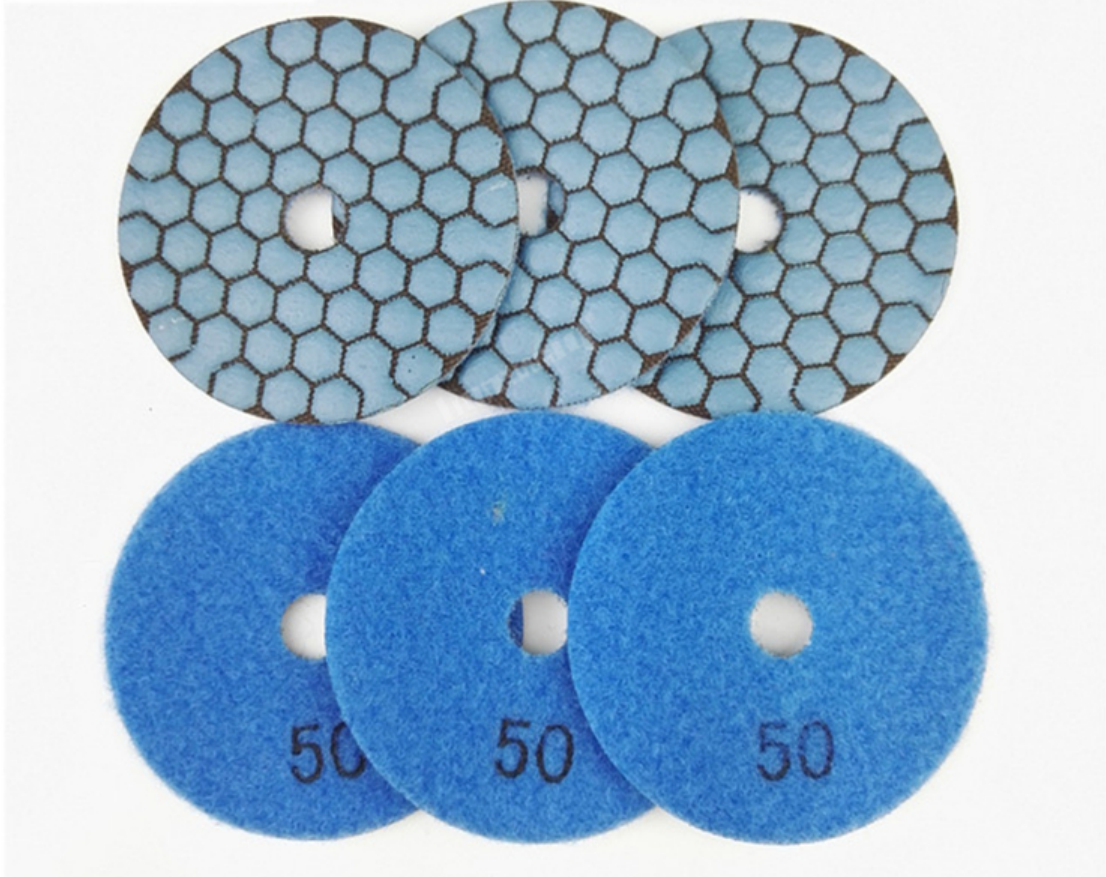

boreway®

Boreway Machinery Co., Ltd.
www.diamondtools.top
www.boreway.com

DRY FLEXIBLE DIAMOND POLISHING PADS

1.5MM
Workable Thickness

www.diamondtools.top

Front Side

Back Side

boreway®