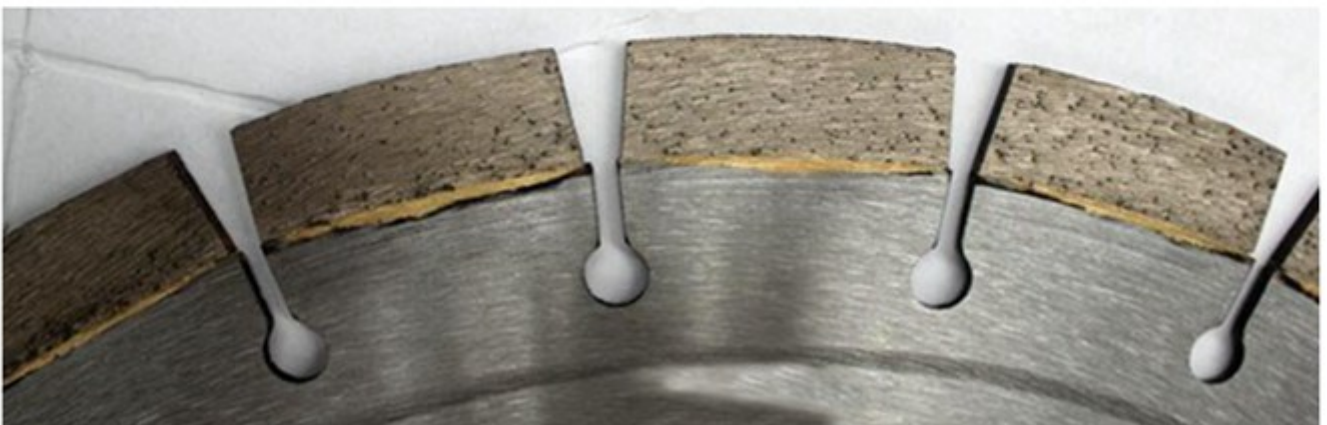

Applicable materials

To meet your demands for cutting different materials, such as granite, marble, quartz stone, sand stone, microcrystalline stone, volcanic rock, concrete, glass, ceramic, masonry etc. Different segments recipe were been developed by our company.