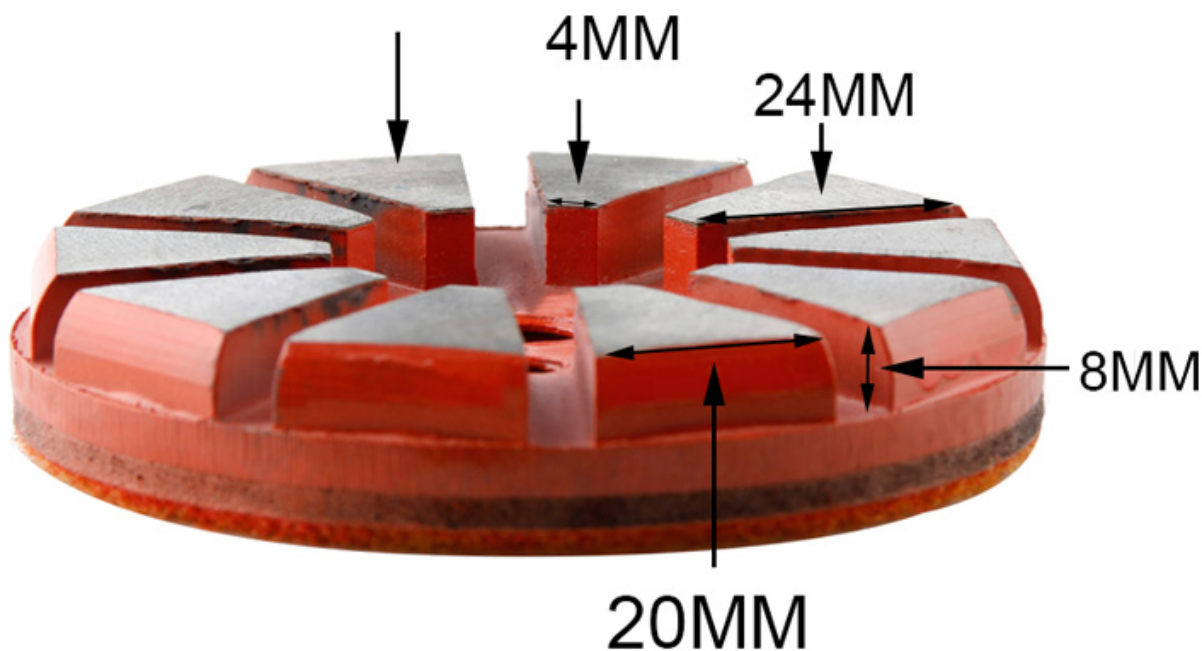

3mm, 10mm, 16mm, 24mm, 25mm, 30mm, 36mm, 50mm, 60mm, 80mm, 100mm, 120mm, 150mm, 200mm

Boreway

16, 24, 25, 30

36, 50/60, 60/80

80/100, 100/120, 120/150, 200

10 Segments

Flexible Diamond Metal Polishing Pads

3. 10mm 3/8" 8mm

10mm	10mm
3/8"	3/8"
8mm	24 * 4/20 * 8
3/8"	3/8"
3/8"	3/8"
3/8"	6mm 16/18mm 20/25mm 30/40mm 50/60mm 70/80mm 80/100mm 120/150mm 200/220mm 325/400mm
3/8"	3/8"
3/8"	Husqvarna, Werkmaster, Lavina, STI, HTC, Blastrac, Scanmaskin, Klindex, EDCO

3 " / 80mm 10mm 8mm 8mm

3/8"

3/8"

3/8"

3/8"

1. 10mm 8mm
2. 3/8"

3/8"

3/8"

3/8"

- 1> 3/8"
- 2> 3/8"
- 3> 3/8"
- 4> 3/8"

Before

After

CONCRETE HARDNESS	Xtreme Hard	Very Hard	Hard	Medium Hard	Soft	Very Soft
PSI	6500-9000	5000-7000	4000-5000	3000-4000	1500-3500	1000-2000
MPA	C50-C65	C40-C55	C30-C50	C20-C40	C15-C25	C10-C20
CODE	XHF	VHF	HF	MHF	SF	VSF
COLOUR						