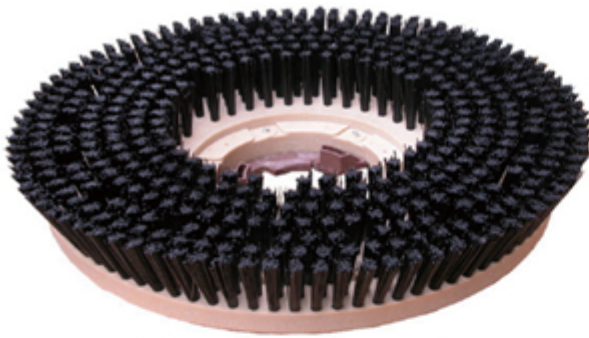

Grinding brush