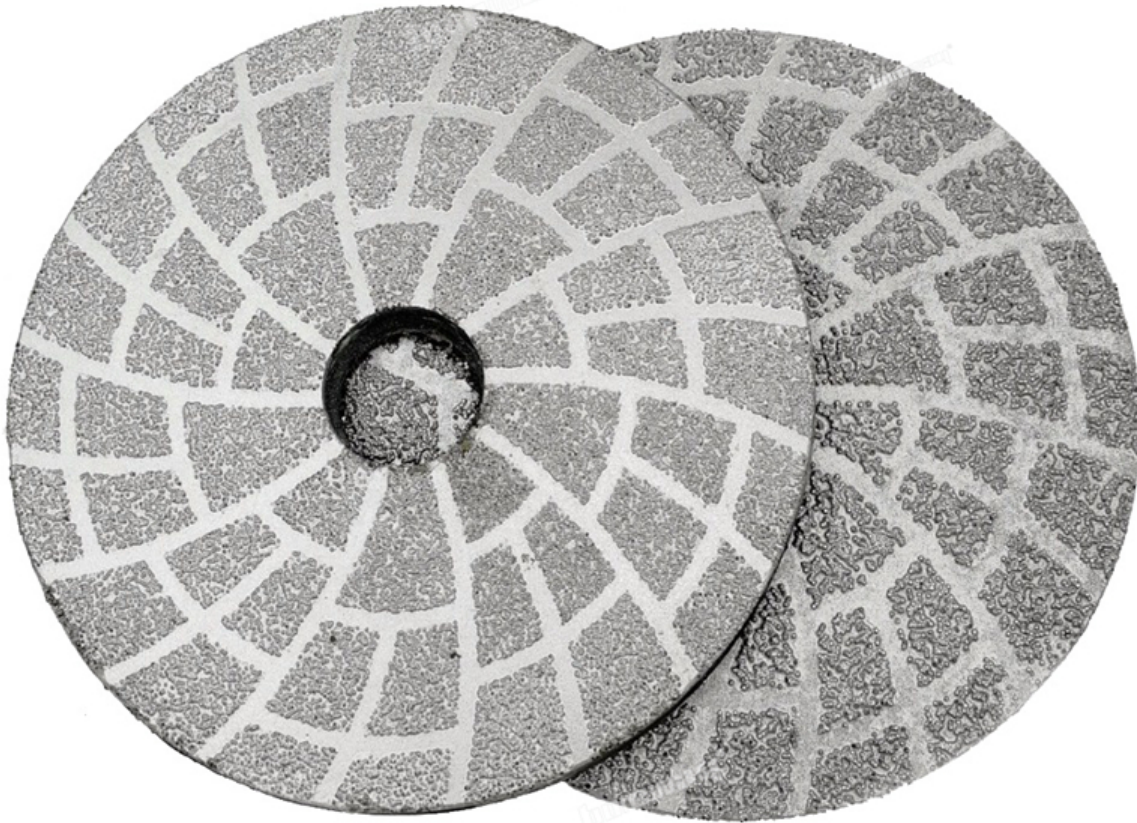

boreway®

Boreway Machinery Co., Ltd.
www.diamondtools.top
www.boreway.com

boreway®

Boreway Machinery Co., Ltd.
www.diamondtools.top
www.boreway.com

VACUUM BRAZED DIAMOND GRINDING DISC / PAD

- DRY or WET WORKING
- HIGH PROFESSIONAL QUALITY
- WIDE APPLICATION:

Granite Marble Stone
Tile brick Concrete

**Fast &
Long Life**

Steel Core with Diamond Coated

Rubber Helps to Improve Adhesive Strength

Nylon Buckle Fitting on the Backer

VACCUM BRAZED DIAMOND GRINDING DISC