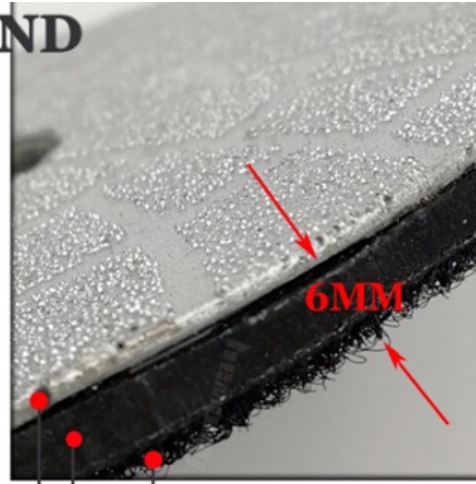

- Very High Efficiency
- Very Long Working Life
- Very Wide Application