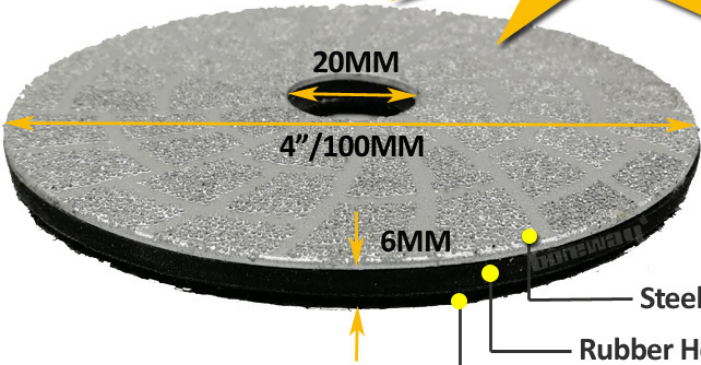

boreway®

Boreway Machinery Co., Ltd.
www.diamondtools.top
www.boreway.com

boreway®

Boreway Machinery Co., Ltd.
www.diamondtools.top
www.boreway.com

VACUUM BRAZED DIAMOND GRINDING DISC / PAD

- DRY or WET WORKING
- HIGH PROFESSIONAL QUALITY
- WIDE APPLICATION:

Granite Marble Stone
Tile brick Concrete

**Fast &
Long Life**

Steel Core with Diamond Coated

Rubber Helps to Improve Adhesive Strength

Nylon Buckle Fitting on the Backer

VACCUM BRAZED DIAMOND GRINDING DISC