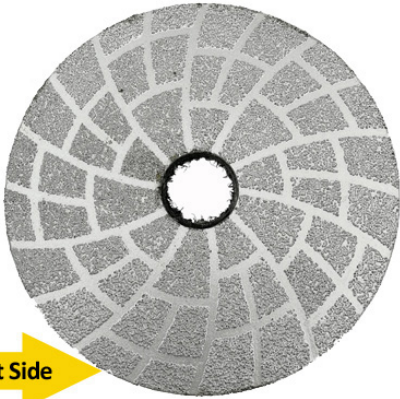

boreway®

Boreway Machinery Co., Ltd.
www.diamondtools.top
www.boreway.com

boreway®

Boreway Machinery Co., Ltd.
www.diamondtools.top
www.boreway.com

VACUUM BRAZED DIAMOND GRINDING DISC / PAD

- DRY or WET WORKING
- HIGH PROFESSIONAL QUALITY
- WIDE APPLICATION:

Granite Marble Stone
Tile brick Concrete

**Fast &
Long Life**

Steel Core with Diamond Coated

Rubber Helps to Improve Adhesive Strength

Nylon Buckle Fitting on the Backer

VACCUM BRAZED DIAMOND GRINDING DISC