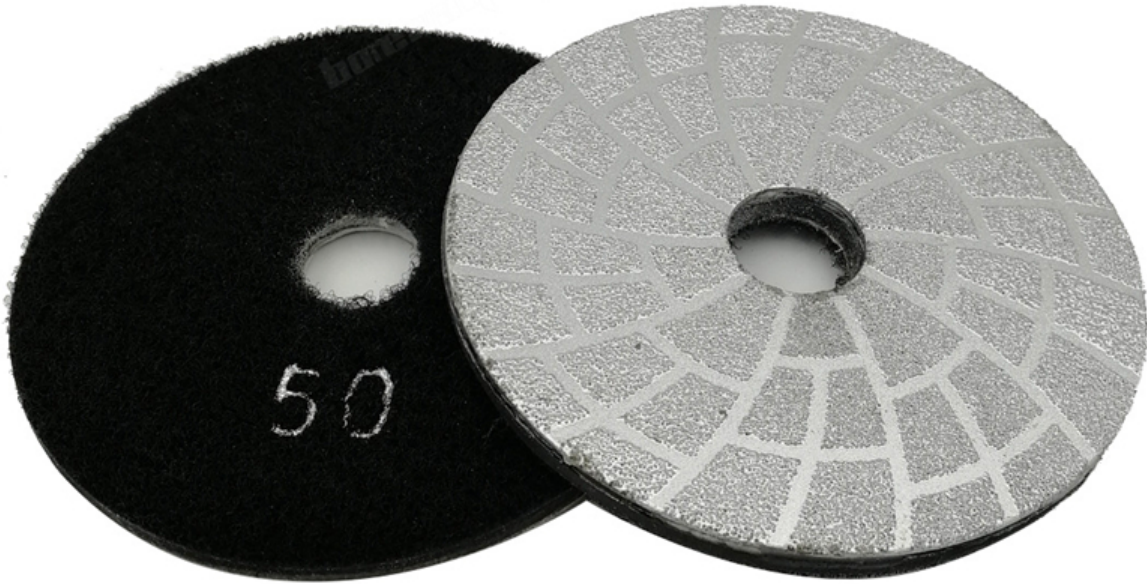

boreway®

Boreway Machinery Co., Ltd.
www.diamondtools.top
www.boreway.com

boreway®

Boreway Machinery Co., Ltd.
www.diamondtools.top
www.boreway.com

VACUUM BRAZED DIAMOND GRINDING DISC / PAD

- DRY or WET WORKING
- HIGH PROFESSIONAL QUALITY
- WIDE APPLICATION:

Granite Marble Stone
Tile brick Concrete

**Fast &
Long Life**

Steel Core with Diamond Coated

Rubber Helps to Improve Adhesive Strength

Nylon Buckle Fitting on the Backer

VACCUM BRAZED DIAMOND GRINDING DISC