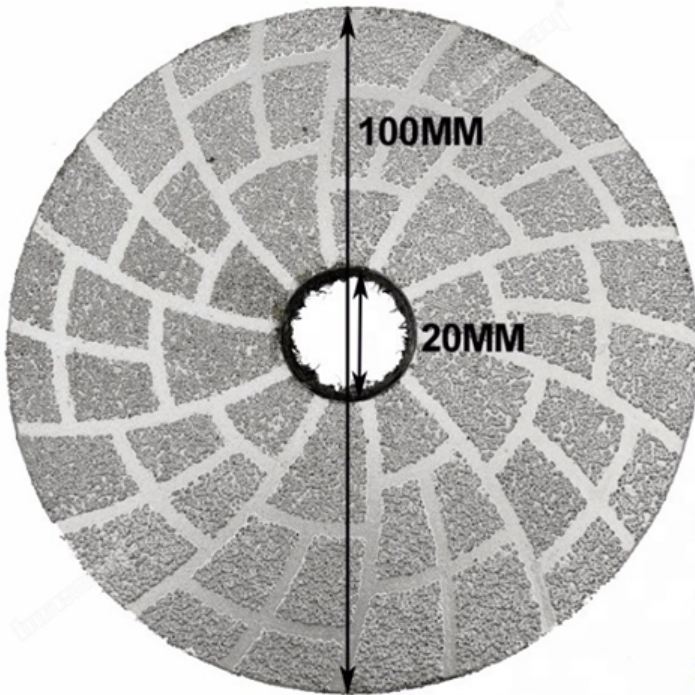

Granite Marble Stone
Tile brick Concrete

**Fast &
Long Life**

Steel Core with Diamond Coated

Rubber Helps to Improve Adhesive Strength

Nylon Buckle Fitting on the Backer

VACCUM BRAZED DIAMOND GRINDING DISC