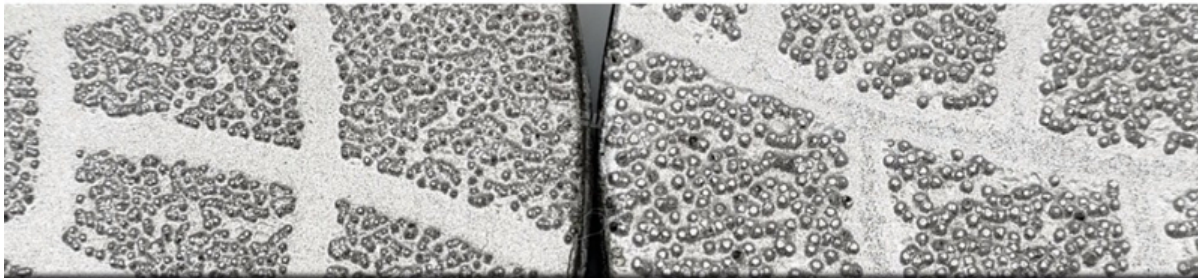

Grit #50

Grit #30

福建南安博威机械有限公司 福建南安博威机械有限公司 福建南安博威机械有限公司 福建南安博威机械有限公司 福建南安博威机械有限公司

福建南安博威机械有限公司

Fujian Nanan Boreway Machinery Co.,Ltd.

福建南安 Shuitou 福建南安博威机械有限公司

福建南安 362342

TEL +86 595-86990206

福建南安 +86 595-86990220

WhatsApp + 86-18650679939

E boreway 02 @ boreway