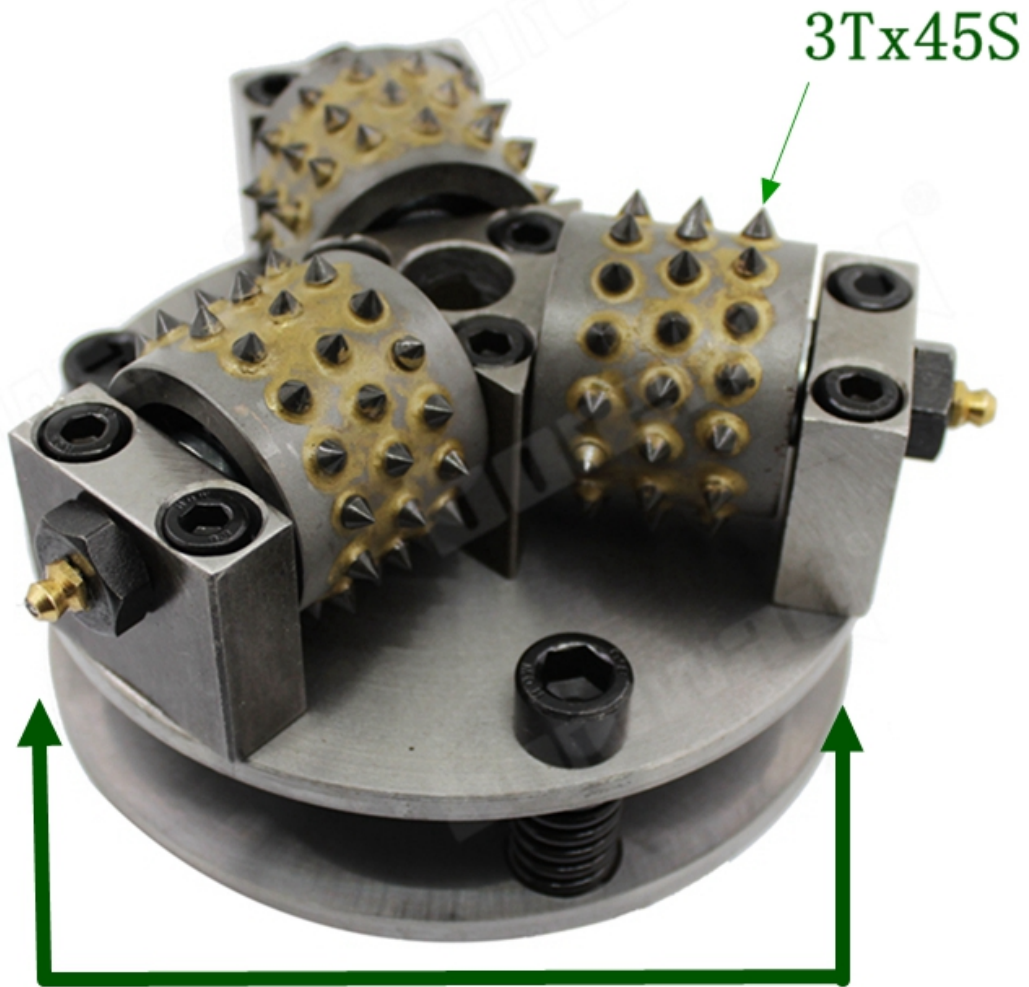

boreway®

3T x 45S

D150MM